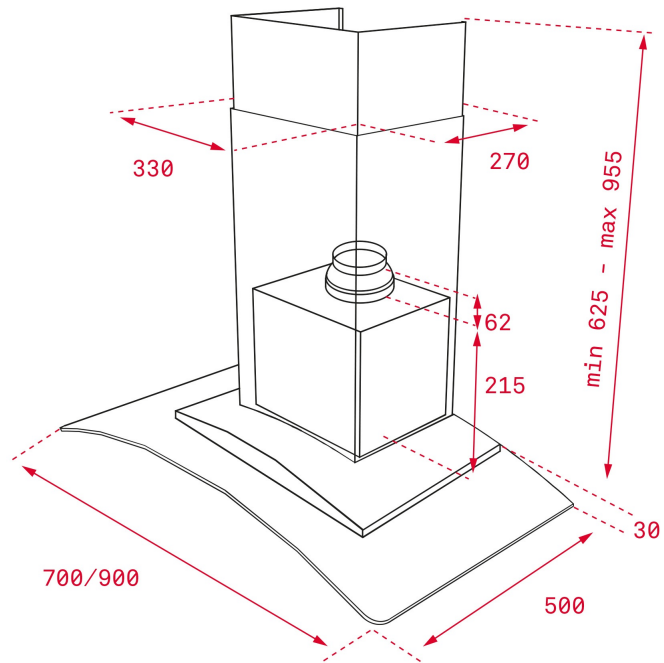

NC 985 90cm Ultraslim Glass Wing Decorative with ECOPOWER motor

LED

Stop Delay
Timer

DESCRIPTION

90cm Ultraslim Glass Wing Decorative with ECOPOWER motor

LIFE STYLE

Total

COLOURS

REFERENCE

REF. 40455382
EAN. 8421152130537

NC 985

FEATURES

Decorative glass wing hood
Electronic control with display
3 speeds +1 intensive
Free Outlet exhaust capacity (m3/h): 895
Intensive speed exhaust capacity (m3/h): 807
Max speed exhaust capacity (m3/h): 631
Min speed exhaust capacity (m3/h): 315
Intensive speed sound level (dBA): 72
Max speed sound level (dBA): 68
Min speed sound level (dBA): 56
2 LED Lamps
1 Stainless Steel filter
Stop delay timer
Filter saturation indicator
Operating pilot light
Anti-return valve included
Outlet reduction included

DIMENSIONS

Product height (mm): 674-1004
Product width (mm): 900
Product depth (mm): 500
Product length (mm):
Net weight (Kg): 15,2

TECH SPECS

PARTICULAR CHARACTERISTICS

Certificates: CE; CB; Rohs
Ø Outlet (mm): 150
Type of inner light: LED
Inside light Consumption (W): 3
Plug type: European plug
Power rate (V): 220-240
Frequency (Hz): 50
Total hood power (W): 286
Number of motors: 1
Motor power (W): 280
Air flow (Qmin) m³/h: 315
Air flow (Qmax): 631
Air flow (Qboost): 807