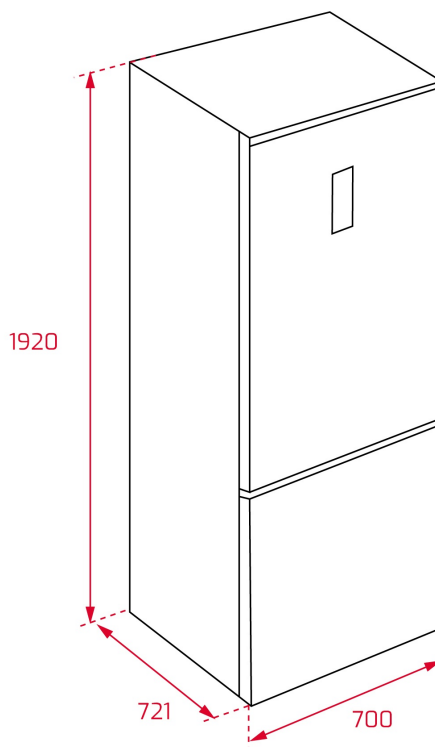

DIMENSIONS

Product height (mm): 1920

Product width (mm): 700

Product depth (mm): 721

Product length (mm):

Net weight (Kg): 84

TECH SPECS

FITTING MEASURES

Built-in height (mm): 1920

PRODUCT SHEET

Cooling system: LongLife No Frost

No Frost In Refrigerator Compartment: Yes

No Frost in chiller: Yes

No Frost in freezer compartment: Yes

Total gross capacity (litres): 510