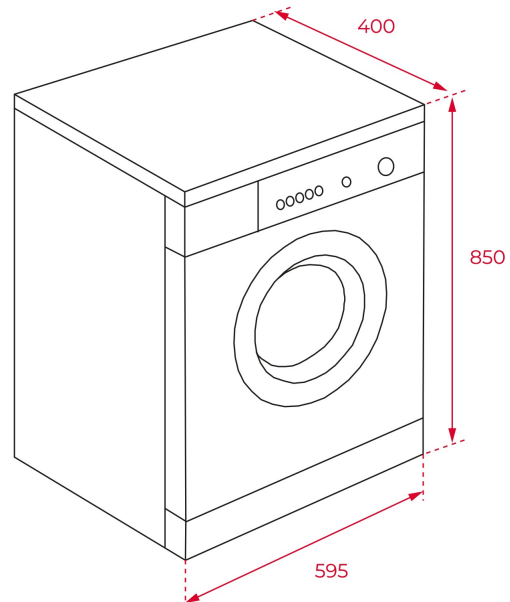

REFERENCE

REF. 113920008
EAN. 8434778017861

TK5 1060 EXP

FEATURES

Free standing Washing Machine
Electronic control panel with display
Washing capacity: 6 kg
15 washing programs
Fast program: 15 minutes
Special programs: ECO mode, Wool care, Delicate, Sport
Special functions: Speed wash, Delay timer,
Extra rinse
SmartWash system
Maximum spinning speed: 1000 RPM
Automatic water regulation
Automatic door lock safety system
Child lock
SoftCare drum
Delay timer: 1-24 hours
32 cm wide porthole door

DIMENSIONS

Product height (mm): 850
Product width (mm): 595
Product depth (mm): 400
Product length (mm):
Net weight (Kg): 52

TECH SPECS

PRODUCT SHEET

Type of installation: Free standing
Energy consumption (kWh/year): 196
Water consumption (litres/year): 9240

POWER SUPPLY

Frequency (Hz): 50
Power rate (V): 220-240
Plug type: EU
Maximum Nominal Power (W): 2050

PARTICULAR CHARACTERISITICS

Stainless Steel Drum: Yes
Glass door diameter (cms): 32
Number of programs: 15
Number Of Washing Temperatures: 8
Control panel: ELECTRONIC
Electronic washing management: Yes
Child lock: Yes
Auto lock door: Yes
Cancel spin cycle button: Yes