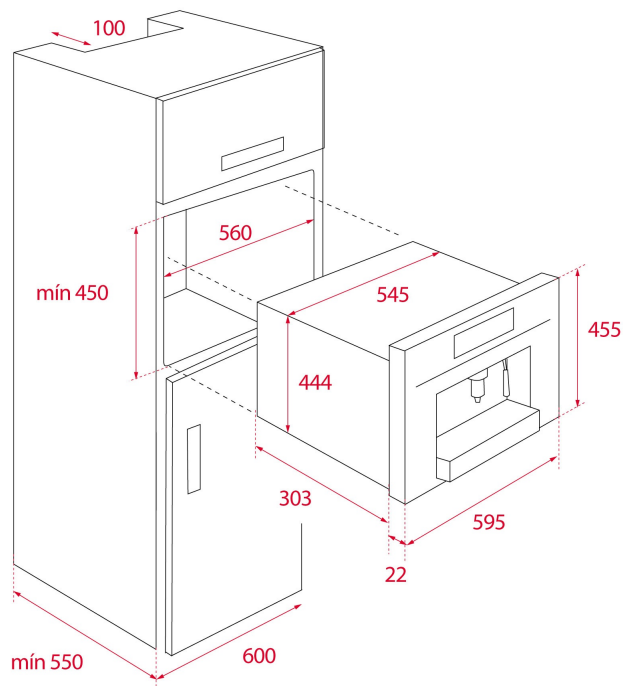

Urban Colors Edition
Multi capsule and ground built-in coffee machine
Coffee size regulation
Touch control display with knobs
Capacity: 1 cup
Adjustable height system for different cup sizes
Milk frother and hot water pipe
Availability for ground coffee
3 storage drawers
19 bar pump pressure
1 litre water tank
Descaling function
Capsule adaptors suitable for: Nespresso®, Lavazza®, Caffitaly®,
E.S.E.

DIMENSIONS

Product height (mm): 455

Product width (mm): 595

Product depth (mm): 330

Product length (mm):

Net weight (Kg): 18,7

TECH SPECS

FITTING MEASURES

Built-in Width (mm): 560

Built-in Depth (mm): 580

Built-in height (mm): 450

PARTICULAR CHARACTERISTICS

Certificates: CE/CB

Pump pressure (Bar): 19

Control panel: TFT + 2 knobs

Fingerprint proof: Yes