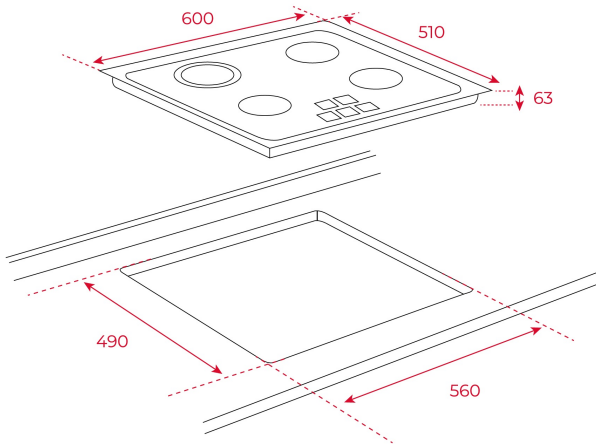

TEKA**TT 6415**

Vitreoceramic with 4 cooking zones, touch control and slim metal frame

Autolock

**REFERENCE**

REF: 40239041

EAN: 8421152148273

FEATURES

Vitreoceramic hob
Touch Control
4 cooking zones
1 high lights Ø 210 mm
1 high lights Ø 180 mm
2 high lights Ø 145 mm
Ceramic glass surface
Auto-lock safety system
Residual heat indicator
Maximum nominal power 6300 W

DIMENSIONS**Product height (mm):** 63**Product width (mm):** 600**Product depth (mm):** 510**Product length (mm):****Net weight (Kg):** 8,5**TECHNICAL DETAILS**

Power rate (V): 230

Frequency (Hz): 50/60

Maximum Nominal Power (W): -

COLOURS

40239041

Black glass

ENERGY EFFICIENCY

Power consumption in standby mode (W): -

Time to reach standby mode (min): -