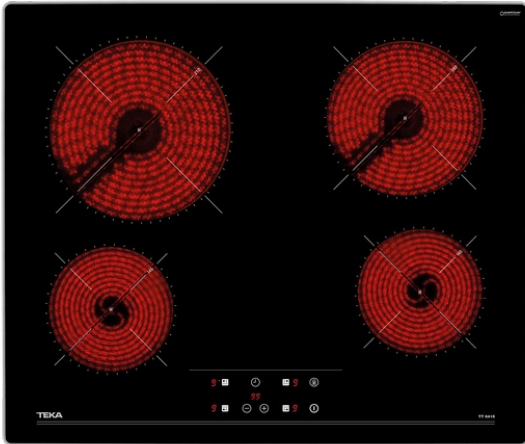

TEKA**TT 6415**

Vitreoceramic with 4 cooking zones, touch control and slim metal frame

Autolock

**REFERENCE**

REF: 40239041

EAN: 8421152148273

FEATURES

Vitreoceramic hob
Touch Control
4 cooking zones
1 high lights Ø 210 mm
1 high lights Ø 180 mm
2 high lights Ø 145 mm
Ceramic glass surface
Auto-lock safety system
Residual heat indicator
Maximum nominal power 6300 W

DIMENSIONS**Product height (mm):** 63**Product width (mm):** 600**Product depth (mm):** 510**Product length (mm):****Net weight (Kg):** 8,5**TECHNICAL DETAILS**

Power rate (V): 230

Frequency (Hz): 50/60

Maximum Nominal Power (W): -

COLOURS

40239041

Black glass

ENERGY EFFICIENCY

Power consumption in standby mode (W): -

Time to reach standby mode (min): -