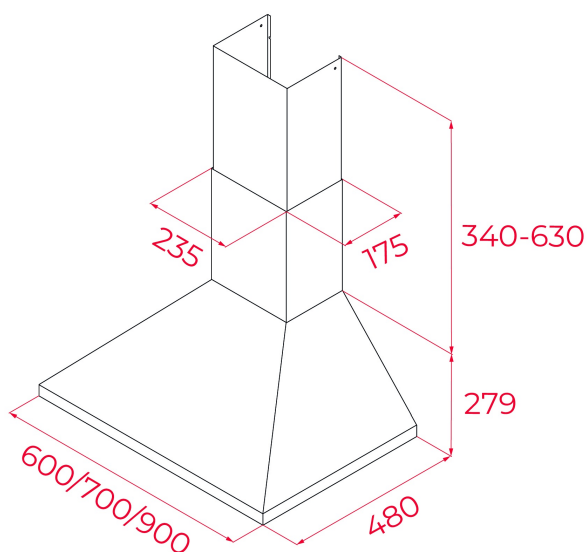

TEKA

DBB 70 SS

Pyramidal decorative hood with push buttons controls, 70cm

LED

REFERENCE

REF: 40460420

EAN: 8421152069639

FEATURES

DIMENSIONS

Product height (mm): 749-1049

Product width (mm): 700

Product depth (mm): 480

Product length (mm):

Net weight (Kg): 8,1

TECHNICAL DETAILS

Energy Efficiency Class: D