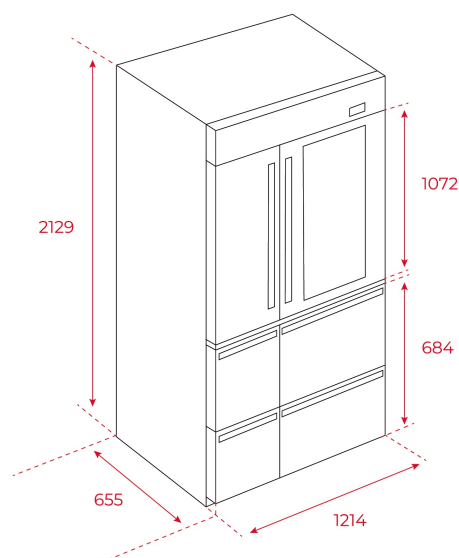

**RMF 99250 SS**

No Frost multidoor bottom freezer refrigerator with inverter motor and antibacterial gasket

Motor Inverter

On Holidays function

Eco Function

LED

LongLife No Frost

**REFERENCE**

REF: 113430007

EAN: 8434778002423

**FEATURES**

Free Standing bottom freezer refrigerator  
 LongLife No Frost with 2 independent circuits  
 Inverter motor  
 Outer control display  
 Electronic adjustable thermostat  
 Safety glass shelves  
 Automatic ice maker  
 On holidays function  
 Fast freezing and fast cooling function  
 ECO Function  
 LED Illumination  
 Climate class: SN/T  
 Total capacity (gross/net): 820 / 713 litres  
 Bottle rack included

**DIMENSIONS**

**Product height (mm):** 2120

**Product width (mm):** 1210

**Product depth (mm):** 710

**Product length (mm):**

**Net weight (Kg):** 328

**TECHNICAL DETAILS**

Energy efficiency class (UE 2019/2016): A++