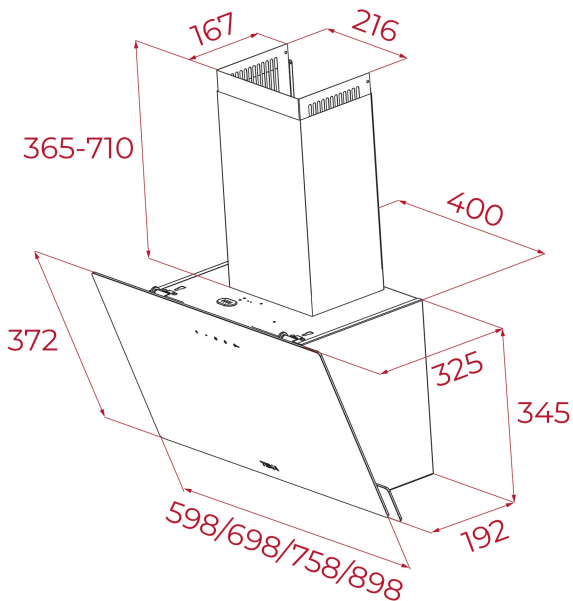

REFERENCE

REF: 112950007

EAN: 8434778010794

FEATURES

Urban Colors Edition
Decorative vertical hood
Touch control
Rim extraction
2 speeds + 1 intensive
Free Outlet exhaust capacity (m³/h): 460
Intensive speed exhaust capacity (m³/h): 425
Max speed exhaust capacity (m³/h): 410
Min speed exhaust capacity (m³/h): 380
Intensive speed sound level (dBA): 72
Max speed sound level (dBA): 66
Min speed sound level (dBA): 65
2 LED lamps
1 Aluminum Filter
Stop delay timer
Anti-return valve included
Outlet reduction included
Optional recirculation kit with tube cover installation: SET D13CTP
Optional Charcoal Filter: D9C

DIMENSIONS

Product height (mm): 690-1035

Product width (mm): 698

Product depth (mm): 325

Product length (mm):

Net weight (Kg): 9,02

TECHNICAL DETAILS

Energy Efficiency Class: C

Noise (LwA) Min Speed (dB): 65

Noise (LwA) Max Speed (dB): 66

Noise (LwA) Boost Speed (dB): 67

Ø Outlet (mm): 150

COLOURS

112950007 White

112950006 Black