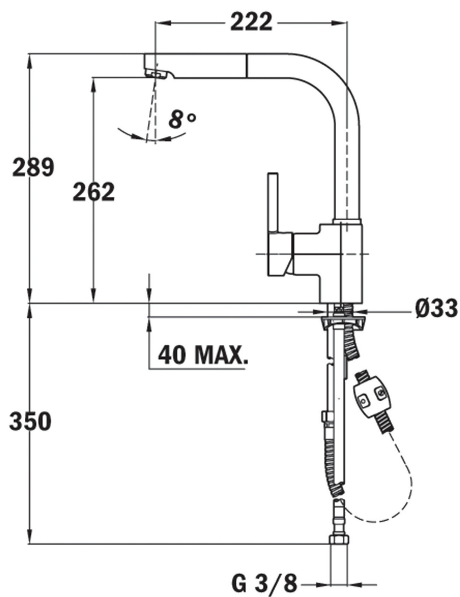

**TEKA****ARK 938**

Single lever kitchen tap with pull-out shower

**REFERENCE**

REF: 23938120N

EAN: 8421152134207

**FEATURES**

High spout pull-out kitchen tap  
Swivel spout  
Anti-scale aerator  
Pull-out 1 function: normal  
Extra resistant flexible hose  
Cartridge with ceramic discs of high resistance  
Highly precise temperature control  
Greater handling sensitivity with smoother movements  
3/8" flexible inlet pipes

Anti-scale  
aeratorPull Out  
Shower

Resistance

Swivel  
spout**DIMENSIONS****Product height (mm):** 289**Product width (mm):****Product depth (mm):****Product length (mm):****Net weight (Kg):** 2,7**COLOURS**

|  |           |                 |
|--|-----------|-----------------|
|  | 23938120N | Black           |
|  | 23938120I | White           |
|  | 23938120I | Chrome          |
|  | 23938120I | Metallic black  |
|  | 23938120I | Carbon          |
|  | 23938120I | Stainless steel |