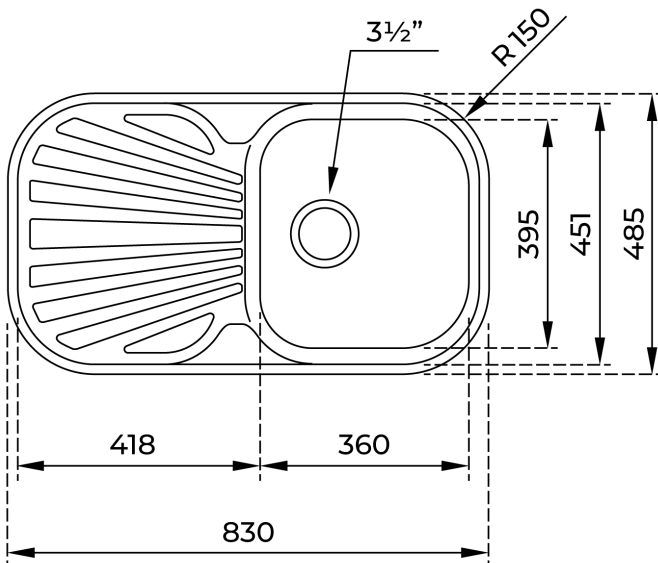

### FEATURES

Stylo Series

Stainless steel sink

One bowl and one drainer

Inset installation

3½" manual basket waste with siphon

170 mm deep bowl

45 cm base unit

### DIMENSIONS

**Product height (mm):**

**Product width (mm):** 485

**Product depth (mm):** 170

**Product length (mm):** 830

**Net weight (Kg):** 3,06

Antibacterial

Lifetime  
warranty