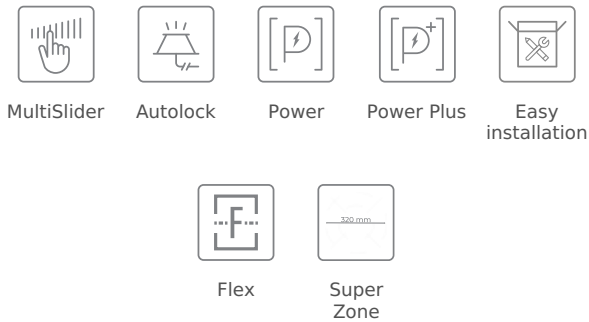

REFERENCE

REF: 112500061

EAN: 8434778030402

**FEATURES**

Infinity G1 special edition
 Designed in Italy by Italdesign Giugiaro
 Flex induction hob
 Exclusive matte black finishing
 Direct functions: Confit, poaching, grilling, pan frying, deep frying, quick boiling, simmering, melting and keep warm
 Touch Control MultiSlider
 5 cooking zones
 2 Flex zones Ø 228 X 200 mm
 1 double zone Ø 320/180 mm
 1 zone Ø 215 mm
 1 zone Ø 150 mm
 Ceramic glass surface
 Auto-lock safety disconnection
 Cooking timer
 Power Plus
 Child lock
 Residual heat indicator
 Power management
 Easy installation kit
 Maximum nominal power 10800 W

**DIMENSIONS**

Product height (mm): 53
Product width (mm): 900
Product depth (mm): 510
Product length (mm):
Net weight (Kg): 15,18

TECHNICAL DETAILS

Power rate (V): 220-240
 Frequency (Hz): 50/60
 Maximum Nominal Power (W): 10800