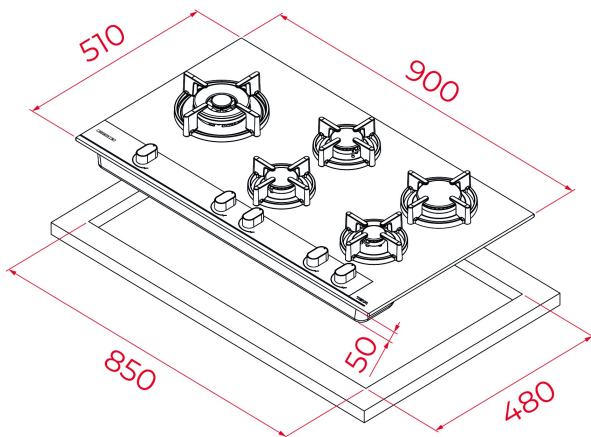

1 semi fast burner, 1,75 kW

1 semi fast burner, 1,40 kW

1 auxiliary burner, 1,00 kW

Ceramic glass surface

Auto ignition

Auto-lock safety system

Cast iron grids

Easy installation kit

Maximum nominal power 10950 W

**DIMENSIONS****Product height (mm):** 98**Product width (mm):** 900**Product depth (mm):** 510**Product length (mm):****Net weight (Kg):** 16,5**TECHNICAL DETAILS**

Power rate (V): 220-240