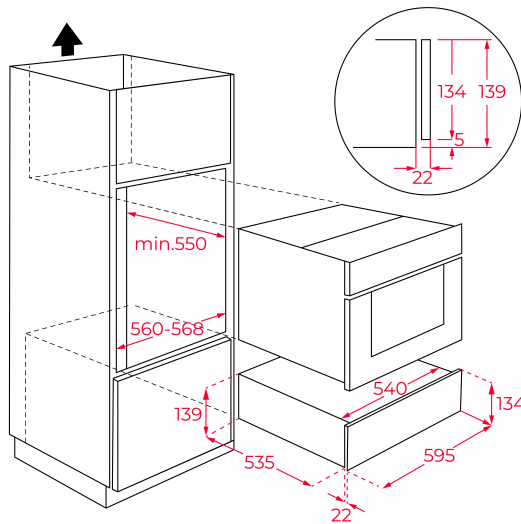

**Kit VS/CP WH**

Urban Colors Edition. Front glass for vacuum sealer and plate warmer drawers

**REFERENCE**

REF: 111890003

EAN: 8434778008494

**FEATURES**

Urban Colors Edition

Glass frontal panel

Compatible with VS vacuum sealer drawers

Compatible with CP plate warmer drawers

Dimensions (WxHxD): 595x140x4 mm

White finish

**DIMENSIONS****Product height (mm):** 140**Product width (mm):** 595**Product depth (mm):** 4**Product length (mm):****Net weight (Kg):** 1.4**TECHNICAL DETAILS**