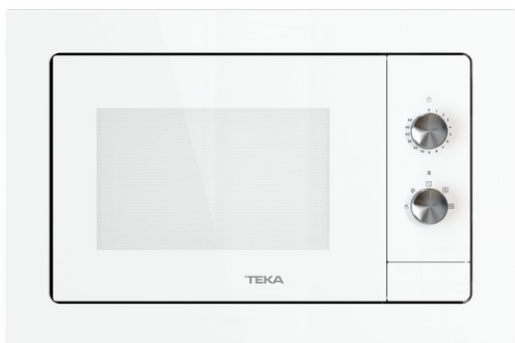

TEKA**NEO MB 6200 BI WH**

Built-in mechanical microwave with automatic defrosting mode

REFERENCE

REF: 112080004

EAN: 8434778035667

**FEATURES**

Neo Series
Built-in Microwave
1 cooking function
5 power levels, 750 W
Defrost by time
Mechanical control knobs
Double glazed door with left opening
Automatic disconnection when open door
Stainless steel (fingerprint proof)
Capacity (gross/net): 18 / 20 litres

Defrost By
Time**DIMENSIONS****Product height (mm):** 390**Product width (mm):** 595**Product depth (mm):** 325**Product length (mm):****Net weight (Kg):** 16,5**TECHNICAL DETAILS**

MWO Power (W): -

Frequency (Hz): 50

Maximum Nominal Power (W): 1200

Grill (W): -

COLOURS

112080004

White