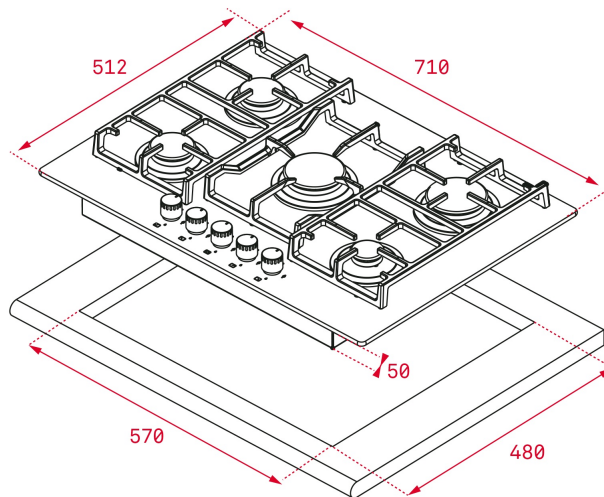

**CGW LUX 70 5G AI AL TR CI** 70cm Gas on Glass Hob with 5 burners of natural gas

Auto ignition

**DESCRIPTION**

70cm Gas on Glass Hob with 5 burners of natural gas

**LIFE STYLE**

Maestro

**COLOURS**

**REFERENCE**

## DIMENSIONS

**Product height (mm):** 50  
**Product width (mm):** 710  
**Product depth (mm):** 512  
**Product length (mm):**  
**Net weight (Kg):**

### FITTING MEASURES

**Built-in Width (mm):** 570  
**Built-in Depth (mm):** 480