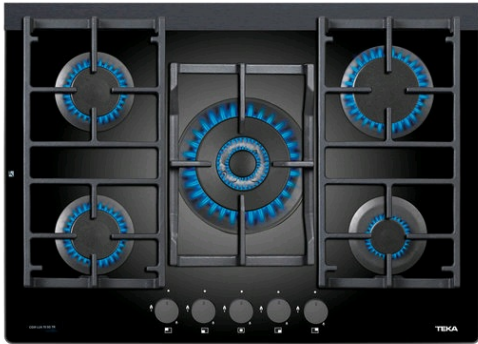

**CGW LUX 70 5G AI AL TR CI** 70cm Gas on Glass Hob with 5 burners of natural gas

Auto ignition

**DESCRIPTION**

70cm Gas on Glass Hob with 5 burners of natural gas

**LIFE STYLE**

Maestro

**COLOURS**

**REFERENCE**

REF. 40215280  
EAN. 8421152100226

**FEATURES**

Gas typology : natural  
70 cm gas on glass hob  
Triple ring burner  
Frameless ceramic glass  
Cast iron grids  
Auto-ignition  
Auto-lock safety device  
Black frontal knobs  
5 cooking zones :  
1 triple burner ( 4 kW )  
1 fast burner ( 2.8 kW )  
1 semi-fast burner ( 1.75 kW )  
1 semi-fast burner ( 1.4 kW )  
1 auxiliary burner ( 1 kW )

### PARTICULAR CHARACTERISTICS

**Gas type:** Natural  
**Maximum nominal power (W) (Gas):** 6000  
**Auto ignition:** Yes