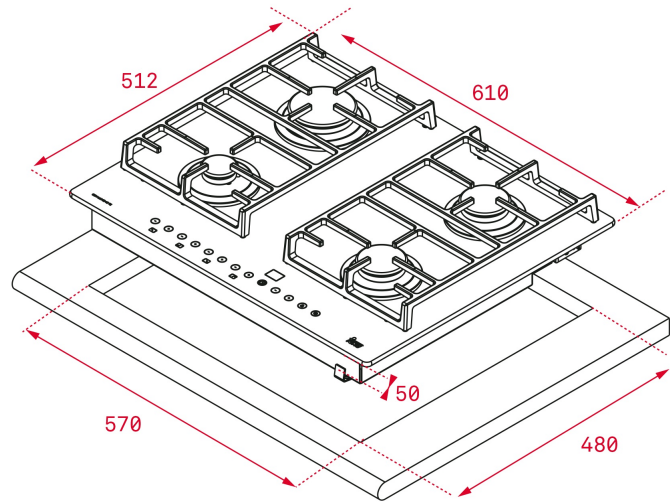

REFERENCE

REF. 40216210
EAN. 8421152099728

FEATURES

Gas typology : natural
60 cm gas on glass hob
Frameless tempered glass
Cast iron grids
Auto-ignition
Auto-lock safety device
Black frontal knobs
4 cooking zones :
1 fast burner (2.8 kW)
1 semi-fast burner (1.75 kW)
1 semi-fast burner (1.4 kW)
1 auxiliary burner (1 kW)

DIMENSIONS

Product height (mm): 50
Product width (mm): 610
Product depth (mm): 512
Product length (mm):
Net weight (Kg):

TECH SPECS

FITTING MEASURES

Built-in Width (mm): 570
Built-in Depth (mm): 480
Built-in Height (mm): 50