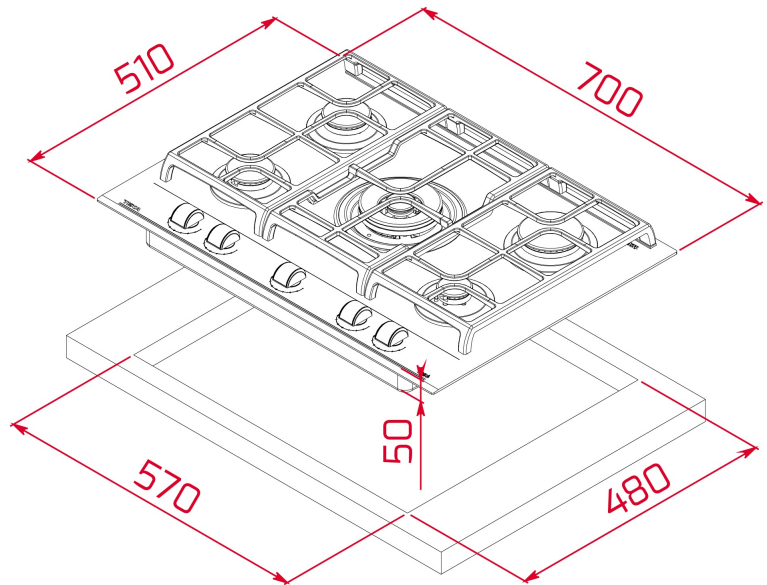

GZC 75330 70cm Gas on Glass Hob with ExactFlame function of butane gas

Auto ignition

Autolock

ExactFlame

Easy
installation

DESCRIPTION

70cm Gas on Glass Hob with ExactFlame function of butane gas

LIFE STYLE

Total

COLOURS

REFERENCE

REF. 112570053
EAN. 8434778006773

TEKA

GZC 75330

FEATURES

Urban Colors Edition
Gas on Glass with ExactFlame a
9 power levels with precise control of the flame
Front control knobs with ergonomic design
5 cooking zones:
1 double ring burner (4.00 kW)
2 semi-fast burners (1.75 kW)
1 fast burner (2.80 kW)
1 auxiliary burner (1.00 kW)
Large cast iron grids
Automatic-ignition
Auto-lock safety device
Optional Wok support
Easy installation kit
Ceramic glass surface

TEKA

GZC 75330

DIMENSIONS

Product height (mm): 50
Product width (mm): 700
Product depth (mm): 510
Product length (mm):
Net weight (Kg): 13,5

TECH SPECS

FITTING MEASURES

Built-in Width (mm): 570
Built-in Depth (mm): 480
Built-in Height (mm): 50