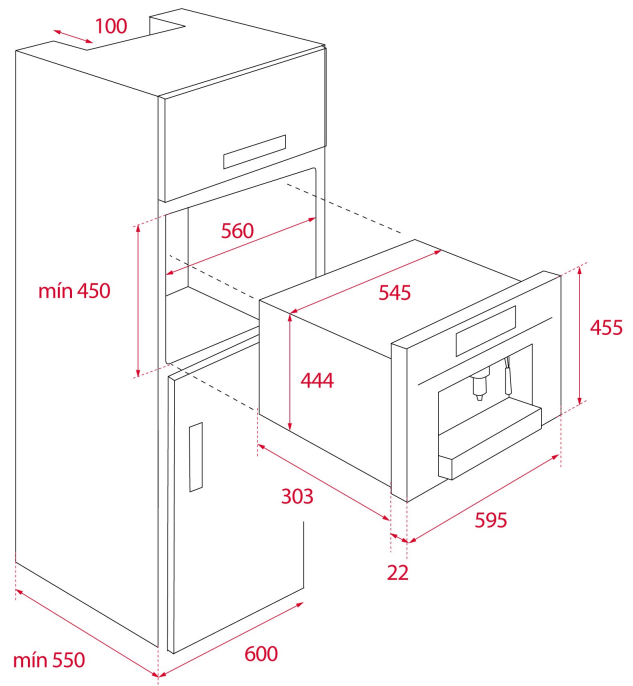

COLOURS

REFERENCE

REF. 111630000
EAN. 8434778003833

FEATURES

Multi capsule built-in coffee maker
Multi capsule (*) and ground coffee machine
Coffee selector: small, medium, large, extra large and infusions
Electronic control panel with TFT display
5 adapters included
Automatic LED lights
Capacity: 1 cup
Adjustable height cup support
Temperature selector
Storage drawer
2 side storage compartments
Drip tray
19 bar pump pressure
1 litre water tank
Waste container
Automatic decalcifier
Descaling function
*5 capsule adaptors: Nespresso®, Lavazza®, Caffitaly®, E.S.E pod

DIMENSIONS

Product height (mm): 455

Product width (mm): 595

Product depth (mm): 330

Product length (mm):

Net weight (Kg): 18,7

TECH SPECS

FITTING MEASURES

Built-in Width (mm): 560

Built-in Depth (mm): 580

Built-in Height (mm): 450

PARTICULAR CHARACTERISTICS

Certificates: CE/CB

Pump pressure (Bar): 19

Control panel: TFT + 2 knobs

Fingerprint proof: Yes