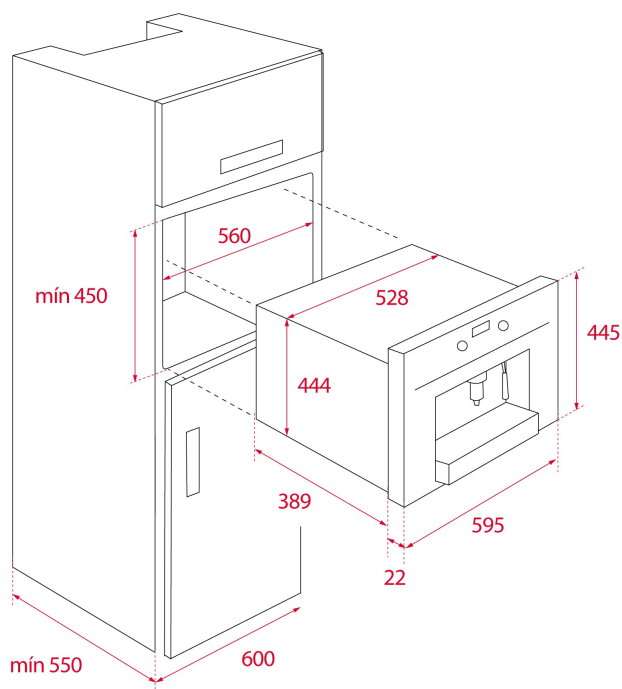

DIMENSIONS

Product height (mm): 455

Product width (mm): 595

Product depth (mm): 412

Product length (mm):

Net weight (Kg): 23

TECH SPECS

PARTICULAR CHARACTERISTICS

Fingerprint proof: Yes

ELECTRIC CONNECTION

Maximum Nominal Power (W): 1350

Frequency (Hz): 50/60

Power rate (V): 220-240

Cable Connection Length (cm): 180

Plug: Yes

Inside light Consumption (W): 0,06