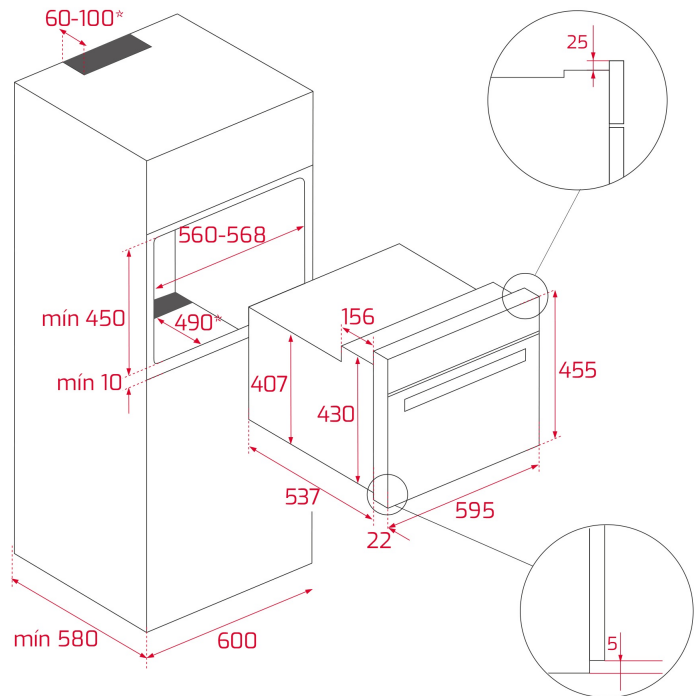

Total

COLOURS

REFERENCE

REF. 40586034
EAN. 8421152140963

TEKA

MWR 32 BIA AT

FEATURES

Country Style Edition
Microwave + Grill
3 cooking functions
5 power levels + 1000 W microwave power
1500 W grill
Defrost by time
Mechanical control knobs
Mechanical timer (Stop function)
Removable triple glazed door
Automatic disconnection security system
Capacity (gross/net): 38 / 32 litres

DIMENSIONS

Product height (mm): 455
Product width (mm): 595
Product depth (mm): 472
Product length (mm):
Net weight (Kg): 32

TECH SPECS

PARTICULAR CHARACTERISTICS

Certificates: CE; CB; EAC
Type of inner light: Halogen
Inside light position: TOP
Function selector: MECHANICAL
Number of cooking functions: 3
Grill function: Yes
Keeping warm: Yes
Minute Minder: Yes
Knobs type: 2 ROTATING MECHANICAL
Number of guide levels: 0
Drop-down grill: Yes
Number of guide levels (lower cavity): 0
Forced refrigeration tangential 1 speed: Yes
Microwave function: Yes
Microwave + Grill function: Yes
Microwave defrosting: Yes
Number of power levels: 5
Tangential ventilation: Yes

ELECTRIC CONNECTION

Maximum Nominal Power (W): 3300

ENERGY CONSUMPTION

Frequency (Hz): 50
Power rate (V): 220240
Cable Connection Length (cm): 150
Plug: Yes
Inside light Consumption (W): 20

Grill (W): 1500
Maxi Grill (W): 1500
Cooling Fan Motor (W): 35