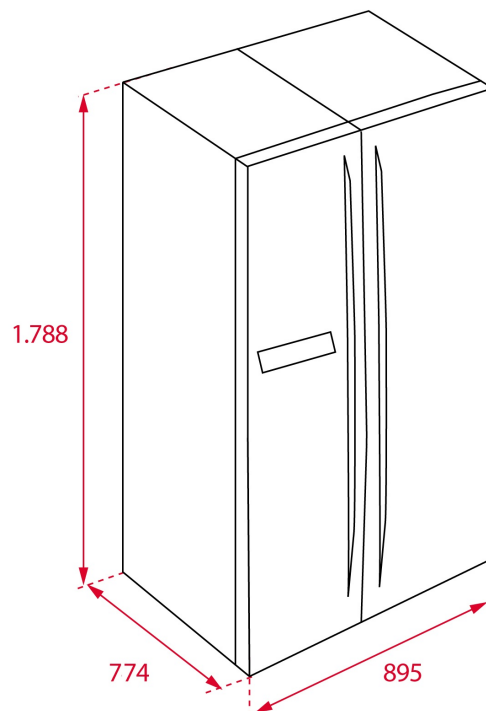

RLF 74910 EU Full No Frost Side By Side Refrigerator 179cm with 2 doors and Eco function

Motor Inverter

On Holidays function

Fresh Box

LED

LongLife No Frost

DESCRIPTION

Full No Frost Side By Side Refrigerator 179cm with 2 doors and Eco function

LIFE STYLE

Maestro

COLOURS

REFERENCE

REF. 113430012
EAN. 8434778003918

RLF 74910 EU

FEATURES

Free Standing side by side refrigerator
Full No Frost
Outer control display
Electronic adjustable thermostat
2 FreshBox drawers
Safety glass shelves
On holidays function
Fast freezing and fast cooling function
Front adjustable feet
LED illumination
Climate class: SN/N/ST
Total capacity (gross/net): 587 / 510 litres
2 Ice cube tray and twister ice maker included

DIMENSIONS

Product height (mm): 1788
Product width (mm): 895
Product depth (mm): 774
Product length (mm):
Net weight (Kg): 90

TECH SPECS

FITTING MEASURES

Built-in height (mm): 1765

PRODUCT SHEET

Cooling system: LongLife No Frost
No Frost In Refrigerator Compartment: Yes
No Frost in freezer compartment: Yes
Total gross capacity (litres): 587
Refrigerator compartment capacity (litres): 335
Freezer compartment capacity (litres): 175
Freezer classification: 4
Freezing capacity: 9,0
Annual Consumption (kWh/year): 401
Temperature Rise Time (h): 10
Climate class: SN/N/ST
Noise level (dB): 41
Certificates: CE, TUV, GS