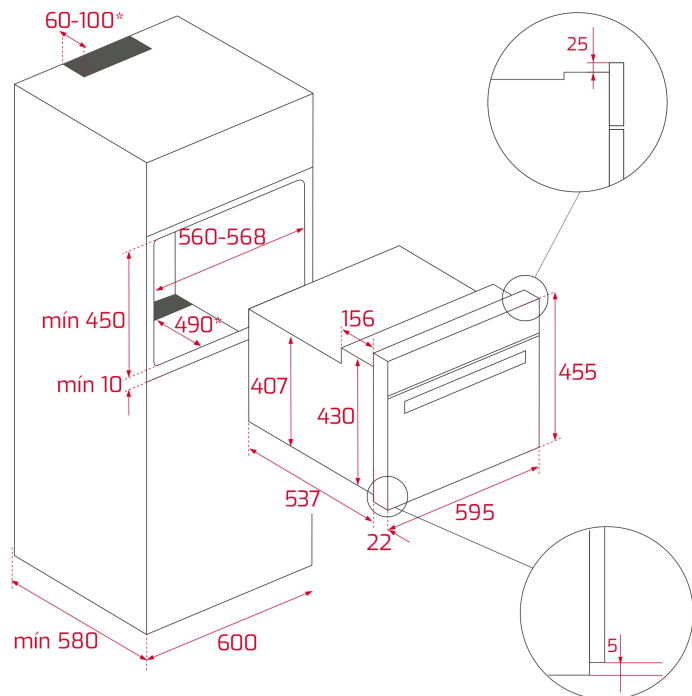

COLOURS

REFERENCE

REF. 40584400
EAN. 8421152151563

TEKA

MLC 844

FEATURES

Microwave + Grill
3 Cooking functions
Capacity, gross/net: 45/44 litres
1400 W grill
0-90 min. Timer
Quick start 30"
chromed guides
5 Cooking heights
1 reinforced grids
Touch Control panel with LED display
5 power levels, 1000 W
Automatic disconnection security system
Tangential ventilation
Defrost by time and weight
Double Glazed door

DIMENSIONS

Product height (mm): 455
Product width (mm): 595
Product depth (mm): 559
Product length (mm):
Net weight (Kg): 28,4

TECH SPECS

PARTICULAR CHARACTERISTICS

Certificates: CE/CB
Number of cavities: 1
Enamelled cavity: Yes
Function selector: Mechanical
Number of cooking functions: 3
Grill function: Yes
Touch Control Programmer: Yes
Minute Minder: Yes
Removable chromed tray guides: Yes
Number of guide levels: 5
Number of guide levels (lower cavity): 0
Forced refrigeration tangential 1 speed: Yes
Microwave function: Yes
Microwave defrosting: Yes
Number of power levels: 5
Tangential ventilation: Yes

ELECTRIC CONNECTION

Maximum Nominal Power (W): 3200
Frequency (Hz): 50
Power rate (V): 220-240

ENERGY CONSUMPTION

Cable Connection Length (cm): 110
Inside light Consumption (W): 25

Grill (W): 1400
Cooling Fan Motor (W): 18