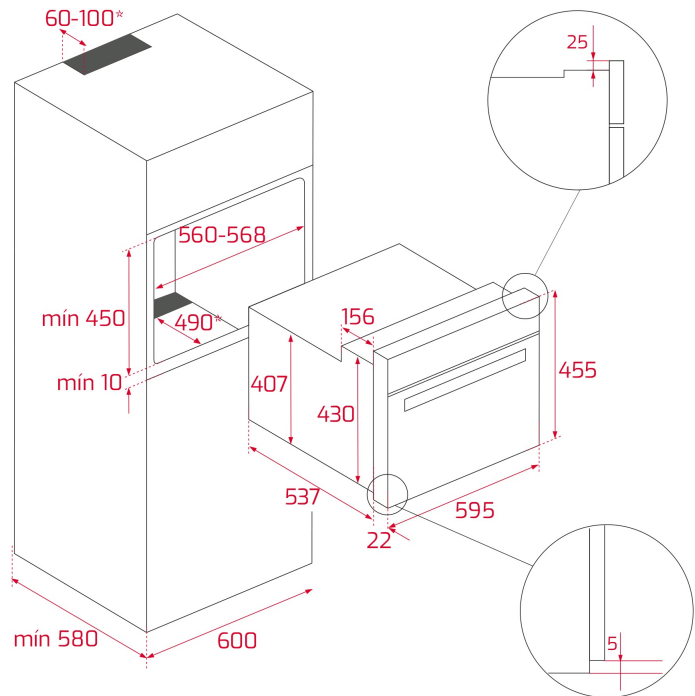

DIMENSIONS

Product height (mm): 455
Product width (mm): 595
Product depth (mm): 559
Product length (mm):
Net weight (Kg): 30,0

TECH SPECS

PARTICULAR CHARACTERISTICS

Certificates: CE/CB
Number of cavities: 1
Type of inner light: HALOG
Inside light position: Top rear right
Enamelled cavity: Yes
Function selector: Mechanical
Number of cooking functions: 11
MaxiGrill function: Yes
Bottom function: Yes
Turbo function: Yes
ECO function: Yes
Touch Control Programmer: Yes
Knobs type: MMX FIX KNOB
Removable chromed tray guides: Yes
Number of guide levels: 5
Number of guide levels (lower cavity): 0
Forced refrigeration tangential 1 speed: Yes
Microwave function: Yes
Microwave defrosting: Yes
Number of power levels: 5
Seconds Quick Start: Yes
Tangential ventilation: Yes

ELECTRIC CONNECTION

Maximum Nominal Power (W): 3400

Frequency (Hz): 50

Power rate (V): 220-240

Cable Connection Length (cm): 110

Inside light Consumption (W): 25

ENERGY CONSUMPTION

Bottom Heating Element (W): 1000