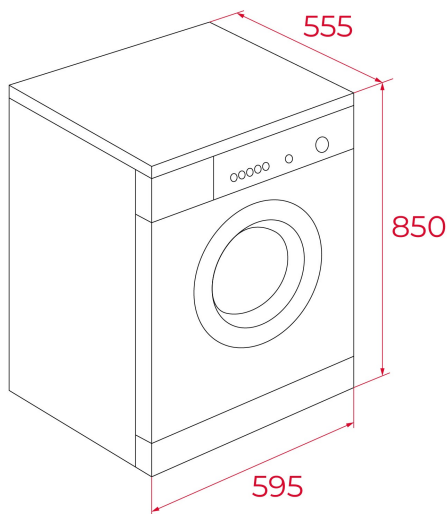

TEKA**WMK 40940 WH**

Washing machine with 9 kg capacity and 15 programs

Quick
Cycle**REFERENCE**

REF: 113910020

EAN: 8434778032635

FEATURES

Free standing
Electronic control panel
Washing capacity: 9 kg
15 washing programs
Special programs: Fast: 15 minutes, ECO mode, Wool, Delicate, Sport, Cotton, BabyCare, Jeans
Special functions: Delay timer, Speed wash, Steam, Extra rinse, Prewash, DrumClean reminder, Mute
Maximum spinning speed: 1400 RPM
Automatic water regulation
Automatic door lock safety system
Child lock
Balance control system
SoftCare drum
28,8 cm wide porthole door

DIMENSIONS**Product height (mm):** 850**Product width (mm):** 595**Product depth (mm):** 555**Product length (mm):****Net weight (Kg):** 61**TECHNICAL DETAILS**

Energy efficiency class (UE 2019/2016): A