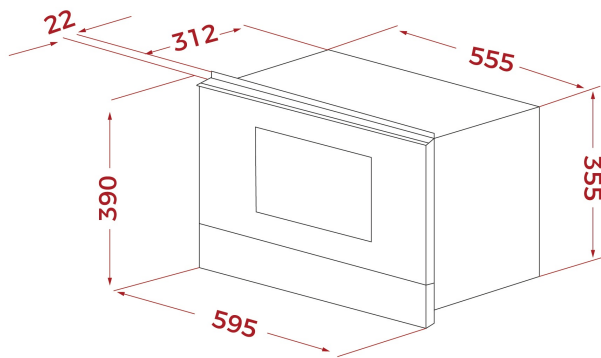

TEKA**MS 622 BIS L**

Built-in Microwave with ceramic base + Grill

Ceramic base

Defrost By Time

Defrost By Weight

Direct Access Menu

Electronic Door Opening

22L

REFERENCE

REF: 40584105

EAN: 8421152154359

FEATURES

Microwave + Grill
 Ceramic base
 Capacity: 22 litres
 Touch Control panel with LED display
 Electronic door opening
 5 power levels, 850 W
 2 direct access menus
 3 cooking functions
 Quick start 1 minute
 Drop down grill, 1200 W
 0-90 min. Timer
 Automatic defrosting by time and weight
 Children safety block
 Double glazed door
 Stainless steel inner cavity
 Tangential ventilation
 Left door opening
 Reinforced grid

DIMENSIONS**Product height (mm):** 390**Product width (mm):** 595**Product depth (mm):** 334**Product length (mm):****Net weight (Kg):** 23,2**TECHNICAL DETAILS**

MWO Power (W): 850

Frequency (Hz): 60

Maximum Nominal Power (W): 2500

Grill (W): 1200

COLOURS

40584105

Stainless Steel