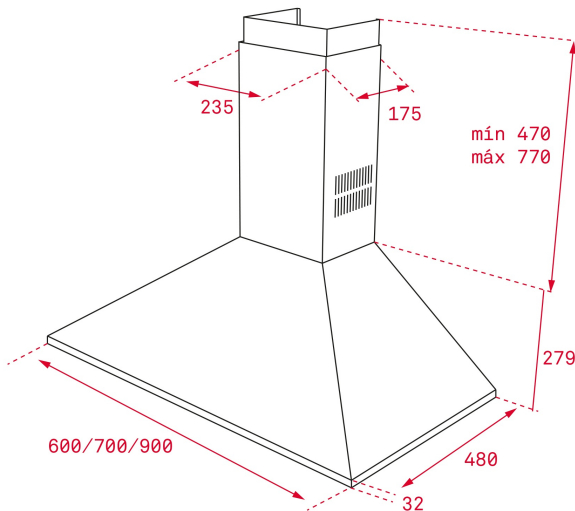

TEKA**DBB 90 IX**

90cm Pyramidal Decorative Hood with push buttons controls

LED

**REFERENCE**

REF: 40460465

EAN: 8421152133255

FEATURES

Decorative pyramidal hood

2 LED lamps

3 Aluminium filters

Operating pilot light

Anti-return valve included

Outlet reduction included

Optional recirculation kit with tube cover installation: SET 1/M1

Optional Charcoal Filter: D4C

DIMENSIONS**Product height (mm):** 749-1049**Product width (mm):** 900**Product depth (mm):** 480**Product length (mm):****Net weight (Kg):** 9,5**TECHNICAL DETAILS**