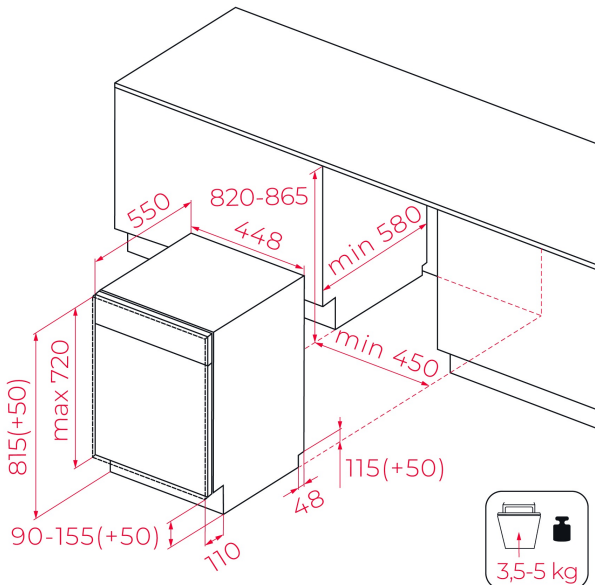

**TEKA****DFI 44800**

Fully integrated compact dishwasher with 10 place settings and 6 programs

Eco  
FunctionExtra Dry  
function**REFERENCE**

REF: 114310009

EAN: 8434778033328

**FEATURES**

Fully integrated dishwasher  
 Electronic control panel with white display  
 Capacity: 10 plate settings  
 Washing programs: 6  
 Washing temperatures: 45°, 50°, 55°, 60°, 65°C  
 Special programs: Fast program, GlassCare, ECO, 1-Hour  
 Special functions: Half load, ExtraDry  
 AquaStop and AquaSafe safety system  
 Low salt and rinse indicator  
 Delay timer: 1-24 hours  
 Noise level: 47 dBA  
 Adjustable back feet from front  
 Sliding Detergent drawer

**DIMENSIONS****Product height (mm):** 815**Product width (mm):** 448**Product depth (mm):** 550**Product length (mm):****Net weight (Kg):** 30,5**TECHNICAL DETAILS**

Energy Efficiency Class: A++  
 Energy Consumption (Kw/day): -  
 Water consumption (litres/year): 2520  
 Noise Level (dBA): 47  
 Power rate (V): 220  
 Frequency (Hz): 60