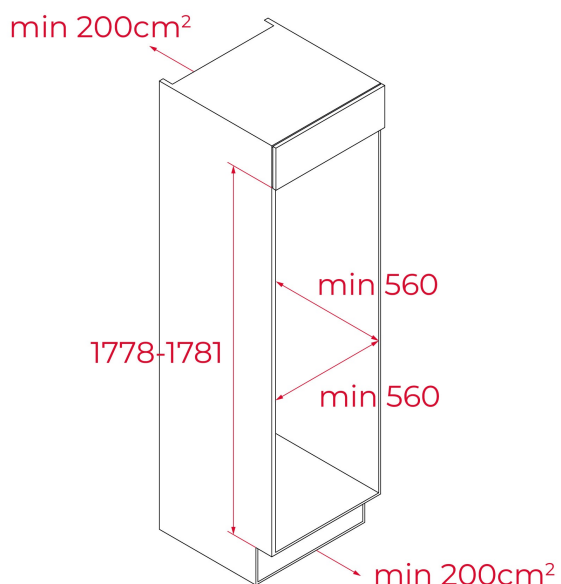

## REFRIGERATION BI 1D RF RSL 73380 FI SA

No Frost larder built-in fridge with reversible door and sliding door installation

## FEATURES

Built-in refrigerator  
Full No Frost  
Inner control display  
Electronic adjustable thermostat  
3 Box drawers  
4 safety glass shelves  
Front and back adjustable feet  
Sliding door installation  
Reversible doors  
Back lit wall  
Climate class: T  
Net capacity: 281 litres

## DIMENSIONS

**Product height (mm):**

**Product width (mm):**

**Product depth (mm):**

**Product length (mm):**

**Net weight (Kg):**