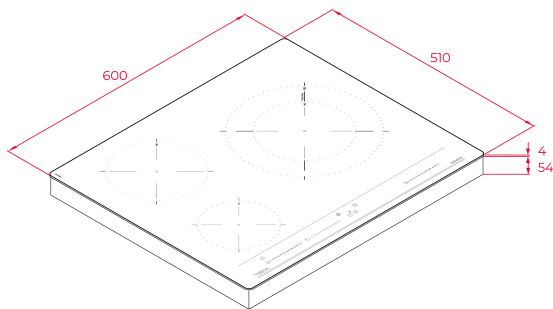

Easy
installation