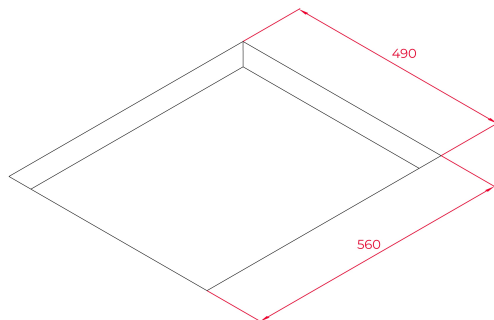

Easy
installation