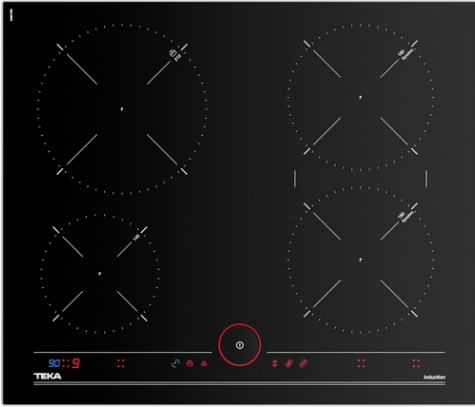

iKnob IT 6450 60cm iKnob Touch Control Induction Hob with 5 zones

Autolock

Power

Power Plus

Syncro function

Easy installation

DESCRIPTION

60cm iKnob Touch Control Induction Hob with 5 zones

LIFE STYLE

Maestro

COLOURS

REFERENCE

REF. 10210182
EAN. 8421152148471

FEATURES

Induction hob
iKnob touch control
Cooking timer
4 cooking zones:
1 induction ø 145 mm
1 induction ø 210 mm
1 induction ø 180 mm
1 induction ø 180 mm
Special cooking functions: Boiling & KeepWarm function
Power Plus Function
Power Management function
Child lock
Stop & Go Function
Silence mode
Residual heat indicators
Synchro function
Pan detector
Maximum nominal power: 7.400 W

DIMENSIONS

Product height (mm): 50
Product width (mm): 605
Product depth (mm): 515
Product length (mm):
Net weight (Kg): 10,66

TECH SPECS

FITTING MEASURES

Built-in Width (mm): 560
Built-in Depth (mm): 490
Built-in Height (mm): 50