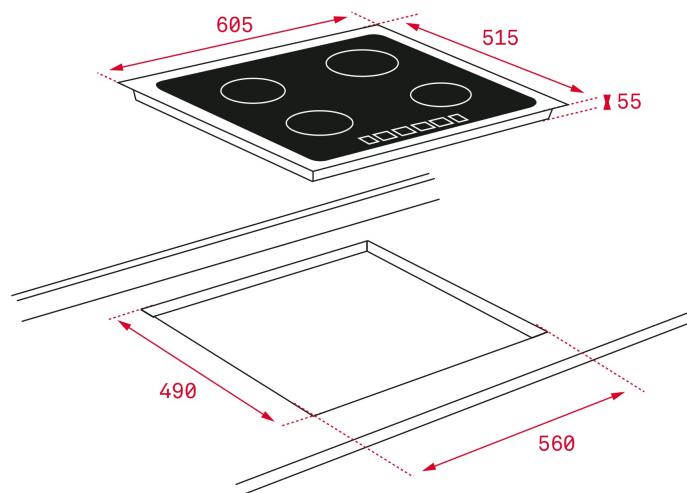

LIFE STYLE

Maestro

COLOURS

REFERENCE

REF. 10210182
EAN. 8421152148471

FEATURES

Induction hob
iKnob touch control
Cooking timer
4 cooking zones:
1 induction ø 145 mm
1 induction ø 210 mm
1 induction ø 180 mm
1 induction ø 180 mm
Special cooking functions: Boiling & KeepWarm function
Power Plus Function
Power Management function
Child lock
Stop & Go Function
Silence mode
Residual heat indicators
Synchro function
Pan detector
Maximum nominal power: 7.400 W

DIMENSIONS

Product height (mm): 50
Product width (mm): 605
Product depth (mm): 515
Product length (mm):
Net weight (Kg): 10,66

TECH SPECS

FITTING MEASURES

Built-in Width (mm): 560
Built-in Depth (mm): 490
Built-in Height (mm): 50

COOKING ZONES

Cooking Zones: 4
Left rear cooking zone - Diameter (mm): 210

Left rear cooking zone - Type: Single Zone
Left front cooking zone - Diameter (mm): 145
Left front cooking zone - Type: Single Zone
Right rear cooking zone - Diameter (mm): 180
Right rear cooking zone - Type: Single Zone
Right front cooking zone - Diameter (mm): 180
Right front cooking zone - Type: Single Zone