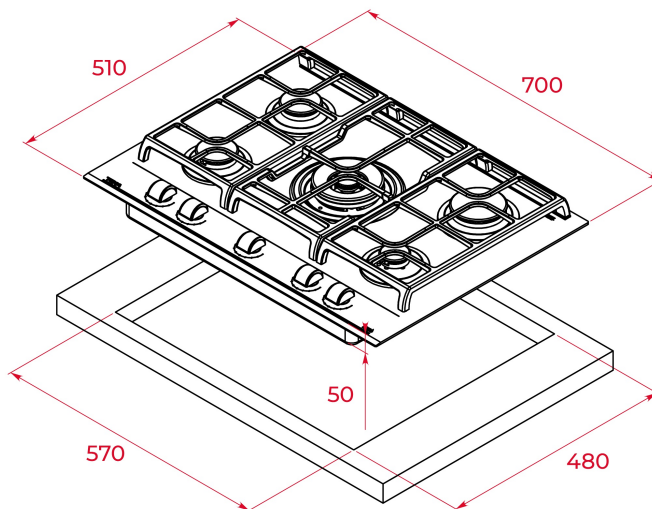

**GZC 75330** 70cm Gas on Glass Hob with ExactFlame function of butane gas

Auto ignition

Autolock

ExactFlame

Easy installation

**DESCRIPTION**

70cm Gas on Glass Hob with ExactFlame function of butane gas

**LIFE STYLE**

Total

**COLOURS**

**REFERENCE**

REF. 112570083  
EAN. 8434778009057

**FEATURES**

Urban Colors Edition  
Gas on Glass with ExactFlame  
9 power levels with precise control of the flame  
Front control knobs with ergonomic design  
5 cooking zones:  
1 double ring burner (4.00 kW)  
2 semi-fast burners (1.75 kW)  
1 fast burner (2.80 kW)  
1 auxiliary burner (1.00 kW)  
Large cast iron grids  
Automatic-ignition in every burner, activated through control knobs  
Auto-lock safety device (Thermocouples)  
Optional Wok support  
Easy installation kit  
Ceramic glass surface

## DIMENSIONS

Product height (mm): 50  
Product width (mm): 700  
Product depth (mm): 510  
Product length (mm):  
Net weight (Kg): 13,75

### FITTING MEASURES

Built-in Width (mm): 570  
Built-in Depth (mm): 480  
Built-in Height (mm): 50