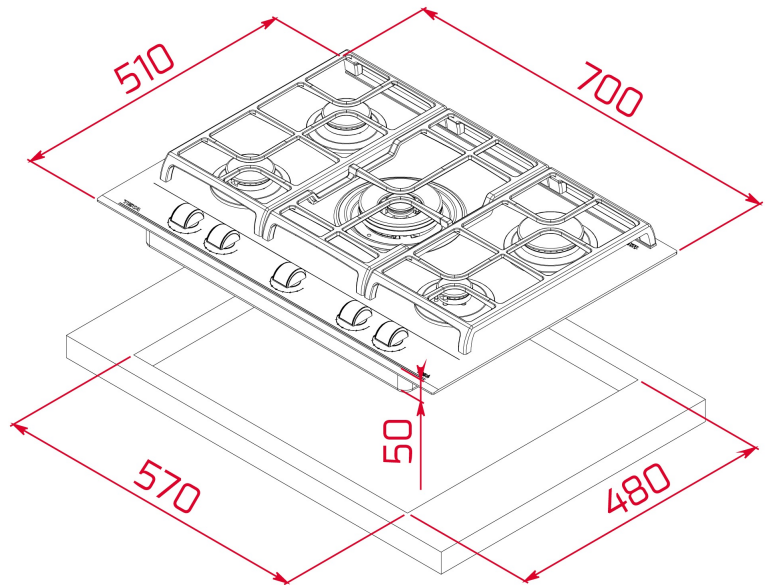

**LIFE STYLE**

Total

**COLOURS**

**REFERENCE**

REF. 112570104  
EAN. 8434778010046

**FEATURES**

Urban Colors Edition  
Gas on Glass with ExactFlame  
9 power levels with precise control of the flame  
Front control knobs with ergonomic design  
5 cooking zones:  
1 double ring burner (4.00 kW)  
2 semi-fast burners (1.75 kW)  
1 fast burner (2.80 kW)  
1 auxiliary burner (1.00 kW)  
Large cast iron grids  
Automatic-ignition in every burner,activated through control knobs  
Auto-lock safety device (Thermocouples)  
Optional Wok support  
Easy installation kit  
Ceramic glass surface

## DIMENSIONS

**Product height (mm):** 110  
**Product width (mm):** 700  
**Product depth (mm):** 510  
**Product length (mm):**  
**Net weight (Kg):** 13,5

### FITTING MEASURES

**Built-in Width (mm):** 570  
**Built-in Depth (mm):** 480  
**Built-in height (mm):** 49