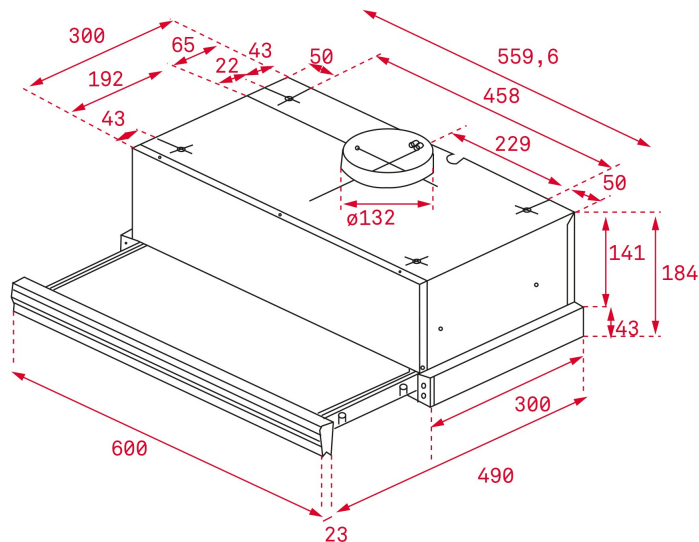

DIMENSIONS

Product height (mm): 184

Product width (mm): 600

Product depth (mm): 300/490

Product length (mm):

Net weight (Kg): 7,26

TECH SPECS

PARTICULAR CHARACTERISTICS

Certificates: CE; CB; Rohs
Ø Outlet (mm): 120
Type of inner light: LED
Inside light Consumption (W): 19
Plug type: European plug
Power rate (V): 230
Frequency (Hz): 50
Total hood power (W): 119
Number of motors: 1
Motor power (W): 110
Air flow (Qmin) m³/h: 141
Air flow (Qmax): 293
Air flow (Qboost): 385