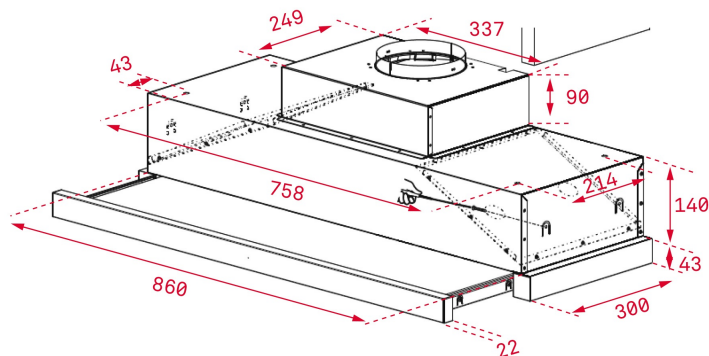

**CNL 9610** 90cm Pull-out Hood with Finger Print Proof front panel and 2+1 speeds

LED

Stop Delay  
Timer

**DESCRIPTION**

90cm Pull-out Hood with Finger Print Proof front panel and 2+1 speeds

**LIFE STYLE**

## DIMENSIONS

**Product height (mm):** 274

**Product width (mm):** 900

**Product depth (mm):** 300/490

**Product length (mm):**

**Net weight (Kg):** 9,58