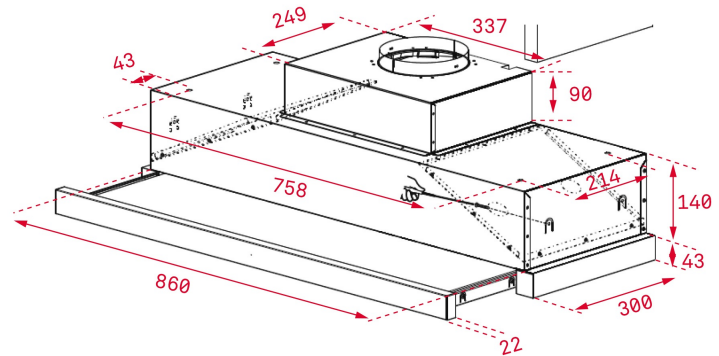

CNL 9815 PLUS 90cm Pull-out Hood with ECOPOWER motor and and 5+1 speeds

LED

Stop Delay
Timer

DESCRIPTION

90cm Pull-out Hood with ECOPOWER motor and and 5+1 speeds

LIFE STYLE

Maestro

COLOURS

DIMENSIONS

Product height (mm): 274

Product width (mm): 900

Product depth (mm): 300/490

Product length (mm):

Net weight (Kg): 11,85

TECH SPECS

PARTICULAR CHARACTERISTICS