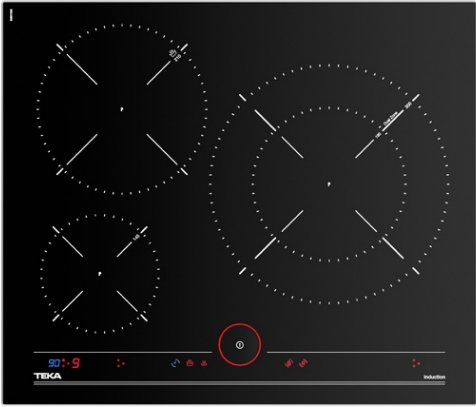

iKnob IT 6350 60cm iKnob Touch Control Induction Hob with 3 zones

Easy installation system

Autolock

Power function

Power Plus function

Syncro function to join two cooking zones

DESCRIPTION

60cm iKnob Touch Control Induction Hob with 3 zones

LIFE STYLE

Maestro

COLORS

REFERENCE

REF. 10210183
EAN. 8421152148488

FEATURES

Induction hob
Direct functions: Quick boiling and keep warm
iKnob Touch Control
3 cooking zones
1 zone Ø 190/300 mm
1 zone Ø 215 mm
1 zone Ø 145 mm
Ceramic glass surface
Auto-lock safety system
Cooking timer
Power plus
Child lock
Residual heat indicator
Power management
Easy installation kit
Maximum nominal power 7400 W
Optional: Grilling plate
Optional: Teppanyaki

DIMENSIONS

Product height (mm): 50
Product width (mm): 605
Product depth (mm): 515
Product length (mm):
Net weight (Kg): 10,7

TECH SPECS

FITTING MEASURES

Built-in Width (mm): 560
Built-in Depth (mm): 490
Built-in height (mm): 50

PARTICULAR CHARACTERISTICS

Number of electric power levels: 9
Keeping warm: Yes
Power management function: Yes
Synchro: Yes

ELECTRIC CONNECTION

Frequency (Hz): 50/60
Power rate (V): 220-240
Cable Connection Length (cm): 110
Maximum Nominal Power (W) (Electric hob): 7400