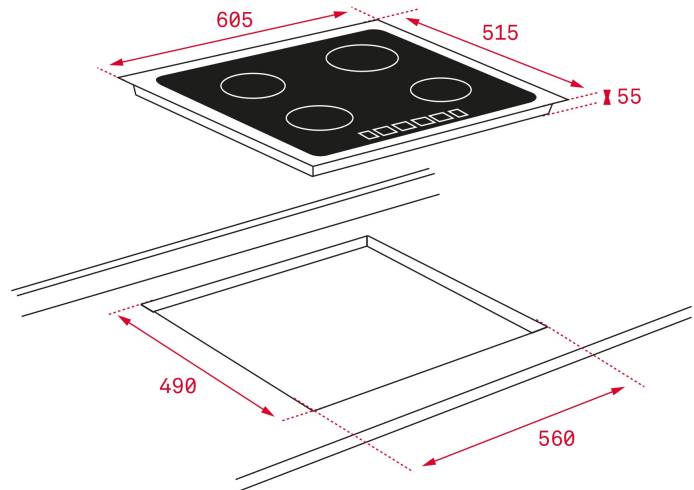

LIFE STYLE

Maestro

COLORS

REFERENCE

REF. 10210183
EAN. 8421152148488

FEATURES

Induction hob
Direct functions: Quick boiling and keep warm
iKnob Touch Control
3 cooking zones
1 zone Ø 190/300 mm
1 zone Ø 215 mm
1 zone Ø 145 mm
Ceramic glass surface
Auto-lock safety system
Cooking timer
Power plus
Child lock
Residual heat indicator
Power management
Easy installation kit
Maximum nominal power 7400 W
Optional: Grilling plate
Optional: Teppanyaki

DIMENSIONS

Product height (mm): 50
Product width (mm): 605
Product depth (mm): 515
Product length (mm):
Net weight (Kg): 10,7

TECH SPECS

FITTING MEASURES

Built-in Width (mm): 560
Built-in Depth (mm): 490
Built-in height (mm): 50

PARTICULAR CHARACTERISTICS

Number of electric power levels: 9
Keeping warm: Yes
Power management function: Yes
Synchro: Yes

ELECTRIC CONNECTION

Frequency (Hz): 50/60
Power rate (V): 220-240
Cable Connection Length (cm): 110
Maximum Nominal Power (W) (Electric hob): 7400