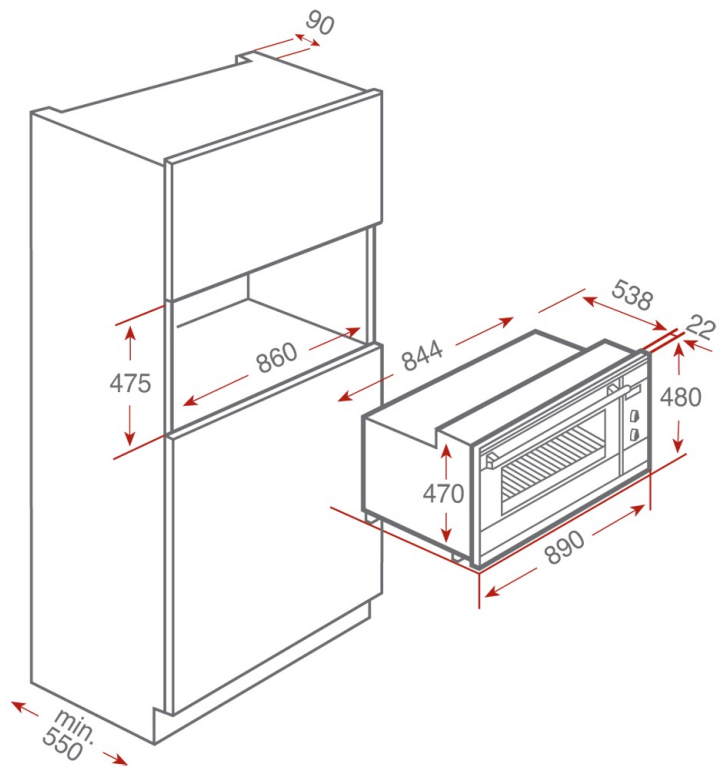

REF. 41592210
EAN. 8421152088913

TEKA

HL 940

FEATURES

Multifunction Turbo
HydroClean® PRO cleaning system
Energy class: A
Capacity, gross/net: 91/77 litres
Touch Control panel
Popup control knobs
Children safety block
Triple glazed door
Full glass inner door
2 telescopic guides (1 Plus extraction)
Drop down maxi grill
Deep & baking tray and reinforced grid
Tangential ventilation

DIMENSIONS

Product height (mm): 480
Product width (mm): 890
Product depth (mm): 560
Product length (mm):
Net weight (Kg):

TECH SPECS

PARTICULAR CHARACTERISTICS

Number of cavities: 1
Number of cooking functions: 9
Grill function: Yes
MaxiGrill function: Yes
Bottom function: Yes
Number of guide levels: 1

ELECTRIC CONNECTION

Power rate (V): 220-240
Cable Connection Length (cm): 190
Inside light Consumption (W): 25

ENERGY CONSUMPTION

Bottom Heating Element (W): 1055
Grill (W): 1700
Maxi Grill (W): 2750
Traditional (W): 2755
Turbo (W): 2400
Multifunction Turbo (W): 30
Cooling Fan Motor (W): 18