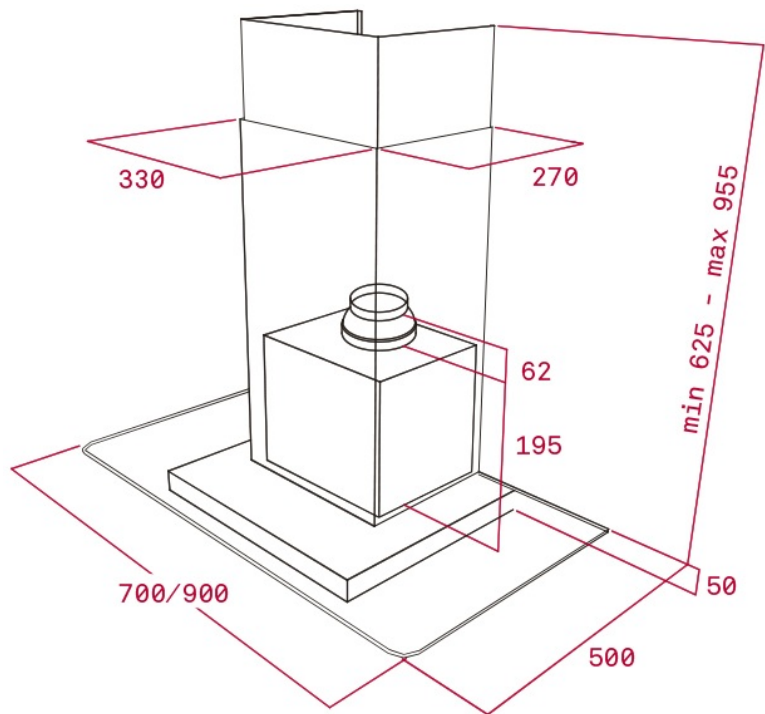

**DG 980** Vertical decorative Glass Wing decorative hood in 90 cm

LED lighting

Stop delay timer

**DESCRIPTION**

Vertical decorative Glass Wing decorative hood in 90 cm

**LIFE STYLE**

Easy

**COLORS**

**REFERENCE**

REF. 40485352  
EAN. 8421152130384

**FEATURES**

Ultraslim glass wing decorative hood  
Eco power  
Backlit electronic panel with white display  
Conventional aspiration  
3 speeds + 1 intensive  
Exhaust capacities:  
Free Outlet (m<sup>3</sup>/h): 825  
Max. (m<sup>3</sup>/h): 637  
Min. (m<sup>3</sup>/h): 298  
Noise (LwA) Max Speed 60 dB  
Noise (LwA) Min Speed 52 dB  
LED illumination  
1 stainless steelaluminium filter  
Stop delay timer  
Reinforced glass upper structure

## DIMENSIONS

**Product height (mm):** 667 - 997

**Product width (mm):** 900

**Product depth (mm):** 500

**Product length (mm):**

**Net weight (Kg):** 13,2