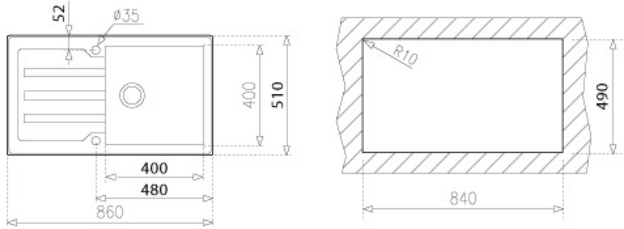

LUX 1B 1D 86 Inset Stainless Steel and Glass Sink

Main bowl
depth: 200mm

Hygiene, easy
to clean

DESCRIPTION

Inset Stainless Steel and Glass Sink

LIFE STYLE

Maestro

COLORS

REFERENCE

REF. 12129008
EAN. 8421152089934

TEKA

LUX 1B 1D 86

FEATURES

Inset and Glass Sink, One bowl and One drainer
Stainless Steel 18/10 and Tempered Glass
3½ Automatic basket waste with Overflow
Bowl depth: 200 mm
50 cm base unit

LUX 1B 1D 86

DIMENSIONS

- Product height (mm): 510
- Product width (mm): 510
- Product depth (mm): 200
- Product length (mm): 860
- Net weight (Kg): 3,48

TECH SPECS

MAIN BOWL

- Main Bowl Length (mm): 400
- Main Bowl Width (mm): 400
- Main Bowl Depth (mm): 200

OTHER FEATURES

- Material: Stainless Steel
- Number of tap holes: 2
- Valve hole type: 3½"
- Overflow hole: Rectangular

OTHERS

- Base unit (cm): 50

SINK LAY OUT

- Number of bowls: 1
- Number of drainers: 1
- Drainer position: Reversible