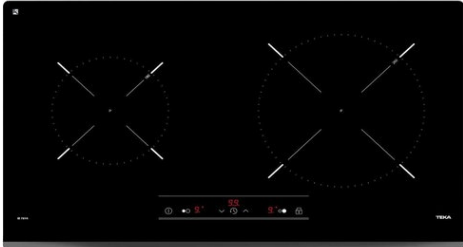

IZ 7210 70cm Modular Induction Hob of 2 zones

Easy installation system

Autolock

Power function

Power Plus function

DESCRIPTION

70cm Modular Induction Hob of 2 zones

LIFE STYLE

Maestro

COLORS

REFERENCE

REF. 10210202
EAN. 8421152148556

TEKA

IZ 7210

FEATURES

Induction hob
Touch Control
Cooking timer
2 cooking zones
1 induction ø 240 mm
1 induction ø 280 mm
Power function
Residual heat indicators
Child lock
Maximum nominal power : 3.500 W

DIMENSIONS

Product height (mm): 60
Product width (mm): 730
Product depth (mm): 430
Product length (mm):
Net weight (Kg): 9

TECH SPECS

FITTING MEASURES

Built-in Width (mm): 695
Built-in Depth (mm): 360
Built-in Height (mm): 60

PARTICULAR CHARACTERISTICS

Number of electric power levels: 9
Power management function: Yes

ELECTRIC CONNECTION

Frequency (Hz): 50/60
Power rate (V): 220-240
Cable Connection Length (cm): 110
Maximum Nominal Power (W) (Electric hob): 3500