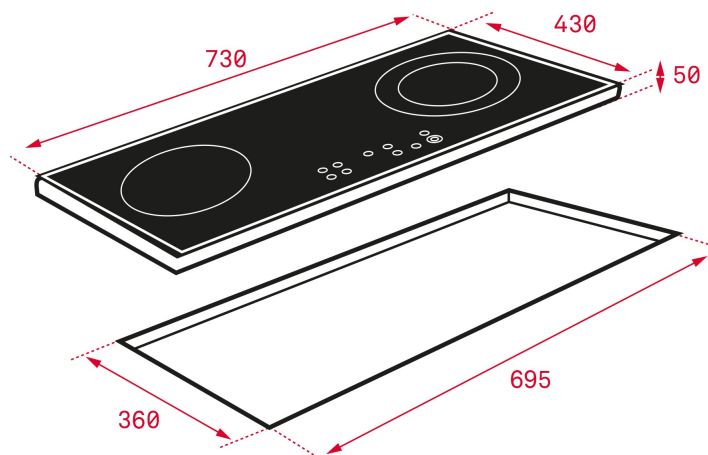

Maestro

COLORS

REFERENCE

REF. 10210202
EAN. 8421152148556

TEKA

IZ 7210

FEATURES

Induction hob
Touch Control
Cooking timer
2 cooking zones
1 induction ø 240 mm
1 induction ø 280 mm
Power function
Residual heat indicators
Child lock
Maximum nominal power : 3.500 W

DIMENSIONS

Product height (mm): 60
Product width (mm): 730
Product depth (mm): 430
Product length (mm):
Net weight (Kg): 9

TECH SPECS

FITTING MEASURES

Built-in Width (mm): 695
Built-in Depth (mm): 360
Built-in Height (mm): 60

PARTICULAR CHARACTERISTICS

Number of electric power levels: 9
Power management function: Yes

ELECTRIC CONNECTION

Frequency (Hz): 50/60
Power rate (V): 220-240
Cable Connection Length (cm): 110
Maximum Nominal Power (W) (Electric hob): 3500

COOKING ZONES

Cooking Zones: 2
Energy consumption for the whole hob, Wh/Kg: 189,2
Left rear cooking zone - Consumption in Wh/Kg (EU 66/2014):
No
Left center cooking zone - Diameter (mm): 180

Left center cooking zone - Type: Single Zone
Left front cooking zone - Consumption in Wh/Kg (EU 66/2014):
180
**Center rear cooking zone - Consumption in Wh/Kg (EU
66/2014):** No
**Center front cooking zone - Consumption in Wh/Kg (EU
66/2014):** No
Right rear cooking zone - Consumption in Wh/Kg (EU 66/2014):
No
Right center cooking zone - Diameter (mm): 240
Right center cooking zone - Type: Single Zone
**Right front cooking zone - Consumption in Wh/Kg (EU
66/2014):** 198,4