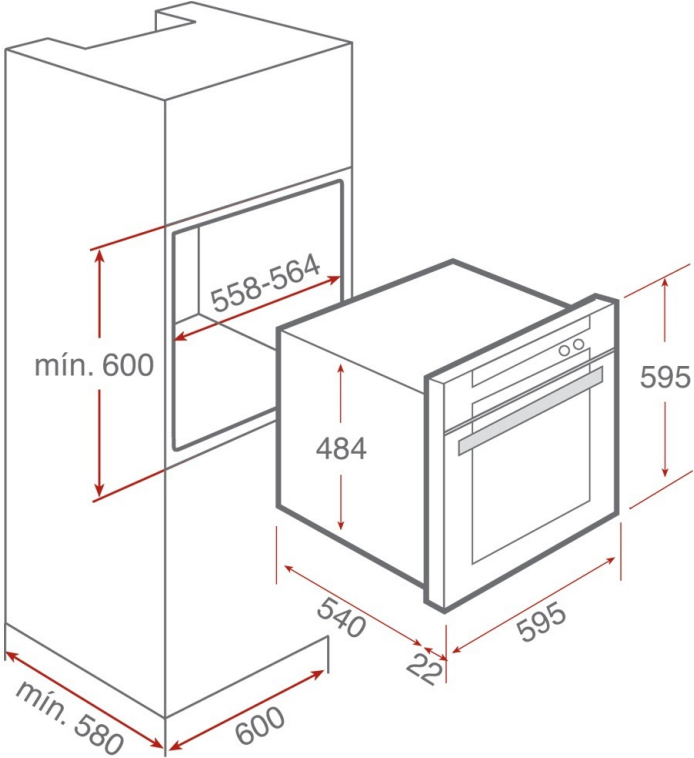

HL 870 Multifunction oven with pop out and touch control in 60 cm

DESCRIPTION

Multifunction oven with pop out and touch control in 60 cm

LIFE STYLE

Maestro

COLORS

REFERENCE

REF. 41579110
EAN. 8421152092361

FEATURES

Multi-function oven
10 cooking functions
Personal cooking assistant with 10 recipes
Teka Hydroclean® cleaning system
Cool touch door
2 telescopic tray guides, with an extra extend telescopic plus tray guide
Auto temperature/time via selected function
Multi-function touch control panel
Stainless steel – Fingerprint proof
Energy class: A
Gross capacity: 65 litres
Cavity with Hydroclean enamel
Full glass inner door
Low temperature eco cooking function
Mixed chamber cooling system
Express pre-heating function
Child safety lock
Deep tray (50mm) and baking tray with Hydroclean enamel

HL 870

DIMENSIONS

- Product height (mm):
- Product width (mm):
- Product depth (mm):
- Product length (mm):
- Net weight (Kg):