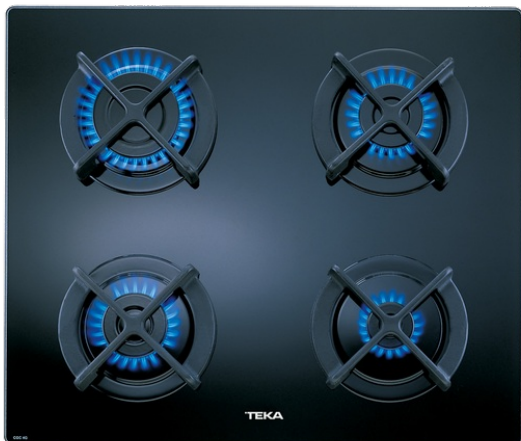

TEKA**CGC 60 4G AI AL**

Polyvalent gas hob with 4 burners and auto-ignition of butane gas

Auto
ignition

Autolock

**REFERENCE**

REF: 10205019

EAN: 8421152027868

FEATURES

Polyvalent gas on glass hob
Frontal control knobs
4 cooking zones
1 fast burner, 3.00 kW
2 semi fast burners, 1.7 kW
1 auxiliary burner, 1 kW
Tempered glass surface
Auto ignition
Auto-lock safety system
Cast iron grids
Maximum nominal power 7500 W

Maximum Nominal Power (W): -

COLOURS

10205019

Black glass

ENERGY EFFICIENCY

Power consumption in standby mode (W): -

Time to reach standby mode (min): -