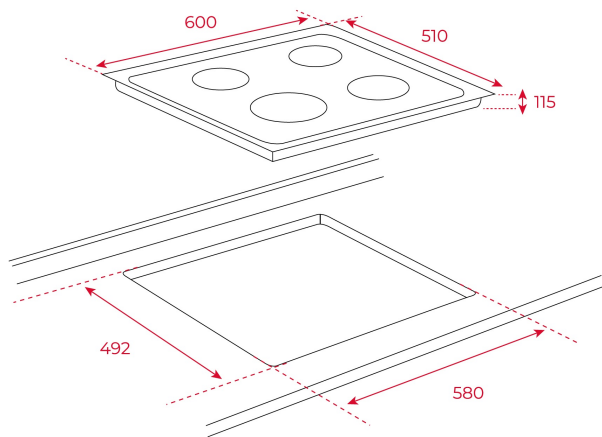

REFERENCE

REF: 10205019

EAN: 8421152027868

FEATURES

Polyvalent gas on glass hob
Frontal control knobs
4 cooking zones
1 fast burner, 3.00 kW
2 semi fast burners, 1.7 kW
1 auxiliary burner, 1 kW
Tempered glass surface
Auto ignition
Auto-lock safety system
Cast iron grids
Maximum nominal power 7500 W

DIMENSIONS

Product height (mm): 115

Product width (mm): 600

Product depth (mm): 510

Product length (mm):

Net weight (Kg): 11,8

TECHNICAL DETAILS

Power rate (V): 220-240

Frequency (Hz): 50/60

Maximum Nominal Power (W): -

COLOURS

10205019

Black glass

ENERGY EFFICIENCY

Power consumption in standby mode (W): -

Time to reach standby mode (min): -