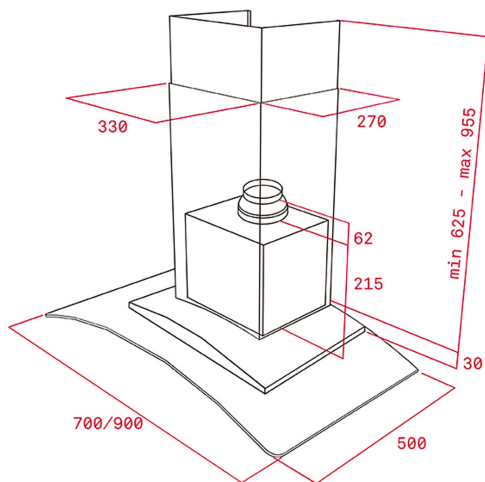

LED

Stop Delay
Timer**REFERENCE**

REF: 40455380

EAN: 8421152130513

FEATURES

Decorative glass wing hood
 Electronic control with display
 3 speeds +1 intensive
 Free Outlet exhaust capacity (m³/h): 895
 Intensive speed exhaust capacity (m³/h): 807
 Max speed exhaust capacity (m³/h): 631
 Min speed exhaust capacity (m³/h): 315
 Intensive speed sound level (dBA): 72
 Max speed sound level (dBA): 68
 Min speed sound level (dBA): 56
 2 LED Lamps
 1 Stainless Steel filter
 Stop delay timer
 Filter saturation indicator
 Operating pilot light
 Anti-return valve included
 Outlet reduction included
 Optional recirculation kit with tube cover installation: SET 1/N1
 Optional Charcoal Filter: D4C

DIMENSIONS**Product height (mm):** 674-1004**Product width (mm):** 600**Product depth (mm):** 500**Product length (mm):****Net weight (Kg):** 12,9**TECHNICAL DETAILS**

Energy Efficiency Class: A

Noise (LwA) Min Speed (dB): 56

Noise (LwA) Max Speed (dB): 68

Noise (LwA) Boost Speed (dB): 72

Ø Outlet (mm): 150

COLOURS