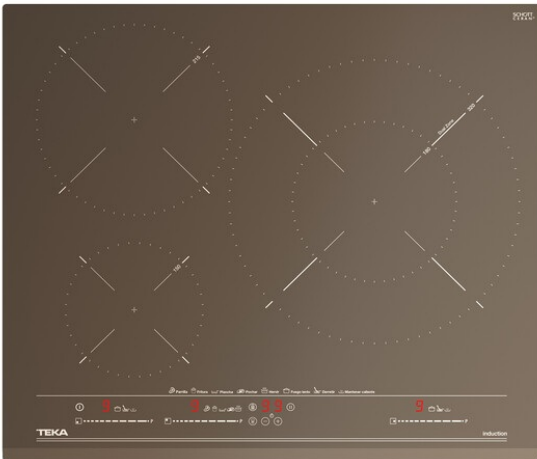

TEKA**IZC 63632 LB MST**

MasterSense Series induction hob with direct functions and MultiSlider touch control

MultiSlider

Autolock

Power

Power Plus

Easy installation

Super Zone

**REFERENCE**

REF: 112500013

EAN: 8434778011531

FEATURES

Urban Colors Edition

MasterSense Series

Induction hob

Direct functions with temperature sensors: Poaching, grilling, pan frying, deep frying, quick boiling, simmering, melting and keep warm

Touch Control MultiSlider

3 cooking zones

1 zone Ø 320/180 mm

1 zone Ø 215 mm

1 zone Ø 150 mm

Ceramic glass surface

Auto-lock safety system

Cooking timer

Maximum Nominal Power (W): -

COLOURS

112500013

London brick brown

112510011

Steam grey

112510011

Stone grey