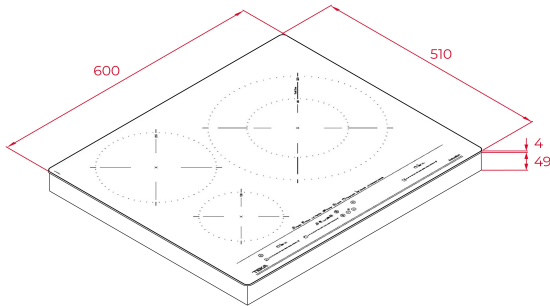

TEKA

IZC 63632 LB MST

MasterSense Series induction hob with direct functions and MultiSlider touch control

REFERENCE

REF: 112500013

EAN: 8434778011531

FEATURES

Urban Colors Edition

MasterSense Series

Induction hob

Direct functions with temperature sensors: Poaching, grilling, pan frying, deep frying, quick boiling, simmering, melting and keep warm

Touch Control MultiSlider

3 cooking zones

1 zone Ø 320/180 mm

1 zone Ø 215 mm

1 zone Ø 150 mm

Ceramic glass surface

Auto-lock safety system

Cooking timer

Power plus

Child lock

Residual heat indicator

Power management

Easy installation kit

Maximum nominal power 7200 W

Optional: Grilling plate

Optional: Teppanyaki

DIMENSIONS

Product height (mm): 53

Product width (mm): 600

Product depth (mm): 510

Product length (mm):

Net weight (Kg): 10,7

TECHNICAL DETAILS

Power rate (V): 220-240

Frequency (Hz): 50/60

Maximum Nominal Power (W): -

COLOURS

112500013

London brick brown

112510011

Steam grey

112510011

Stone grey

112510011

White

112510011

Black glass