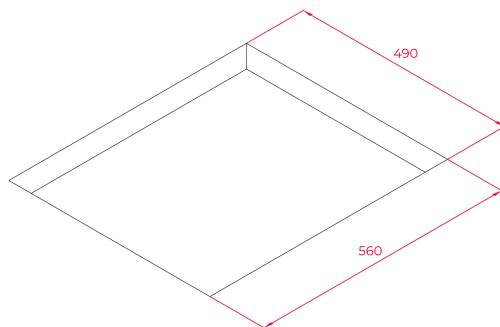

Easy installation