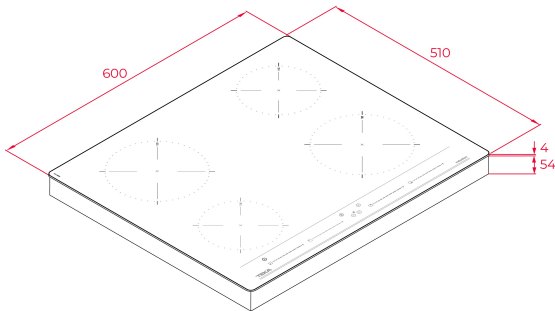

Easy installation