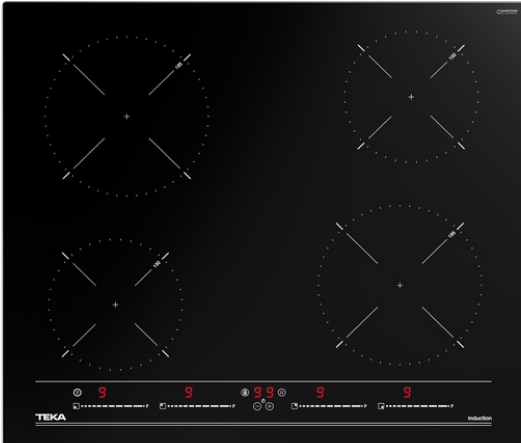

TEKA**IBC 64010 M**

Urban Colors Edition. Induction hob with MultiSlider touch control and 4 cooking zones

MultiSlider

Autolock

Power

Power Plus

Easy installation

**REFERENCE**

REF: 112520012

EAN: 8434778011807

FEATURES

Urban Colors Edition
Induction hob
Touch Control MultiSlider
4 cooking zones
2 zones Ø 185 mm
2 zones Ø 150 mm
Ceramic glass surface
Auto-lock safety system
Cooking timer
Power plus
Child lock
Residual heat indicator
Power management
Easy installation kit
Maximum nominal power 7200 W
Optional: Grilling plate
Optional: Teppanyaki

DIMENSIONS**Product height (mm):** 58**Product width (mm):** 600**Product depth (mm):** 510**Product length (mm):****Net weight (Kg):** 9,59**TECHNICAL DETAILS**

Power rate (V): 220-240

Frequency (Hz): 50/60

Maximum Nominal Power (W): -

COLOURS

112520012

Black glass