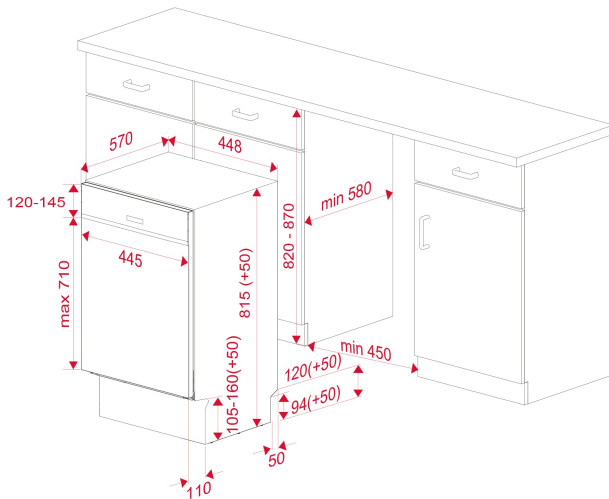

TEKA**TOTAL DSI 44700 SS**

ExpertCare Series semi integrated dishwasher with 9 place settings and 7 washing programs, 45cm

Eco
Function

Extra Dry
function

AquaLogic

**REFERENCE**

REF: 114310002

EAN: 8434778013733

FEATURES

ExpertCare series
 Partially integrated Dishwasher
 Electronic control panel with display
 Capacity: 9 plate settings
 Washing programs: 7
 Washing temperatures: 45°, 55°, 60°, 65°, 70°C
 SmartSensor measure the level of dirtiness
 MultiCleaner Sensor
 FlexiSet 2 lower basket
 Special programs: AutoClean, AutoProgram, Intensive program, ECO program, 1-Hour, Whisper program, PreWash
 Special functions: Half load, Express, ExtraDry
 AquaStop and AquaSafe safety systems
 Low salt and rinse indicator
 Adjustable upper basket
 Delay timer: 1-24 hours
 Noise level: 47 dBA
 Adjustable back feet from front
 Sliding Detergent drawer
 Column installation

DIMENSIONS**Product height (mm):** 815**Product width (mm):** 448**Product depth (mm):** 570**Product length (mm):****Net weight (Kg):** 31**TECHNICAL DETAILS**

Energy Efficiency Class: A++

Energy Consumption (Kw/day): -

Water consumption (litres/year): 2520

Noise Level (dBA): 47

Power rate (V): 220

Frequency (Hz): 50

COLOURS

114310002

Stainless steel