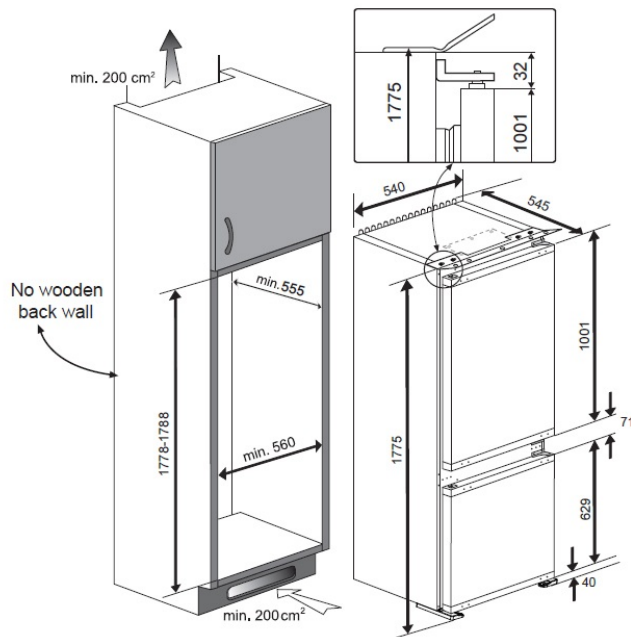

TEKA**TKI4 325 EU**

Built-in bottom freezer refrigerator with inverter motor and antibacterial gasket

Motor
Inverter

Easy 90

Fresh Box

LED

**REFERENCE**

REF: 113570008

EAN: 8434778014228

FEATURES

Built-in bottom freezer refrigerator

No Frost in freezer

Inverter motor

Manual adjustable thermostat

2 FreshBox drawers

5 safety glass shelves

Front adjustable feet

LED Illumination

Reversible doors

Climate class: SN/ST

Total capacity (gross/net): 275 / 255 litres

Ice cubes tray included

DIMENSIONS**Product height (mm):** 1775**Product width (mm):** 540**Product depth (mm):** 545**Product length (mm):****Net weight (Kg):** 56**TECHNICAL DETAILS**