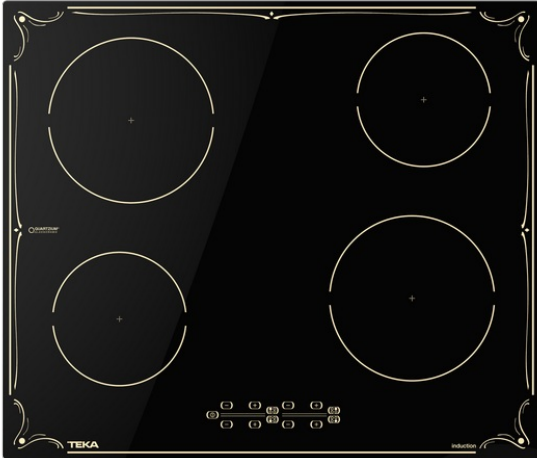

**TEKA****IBR 64040 TTC**

Induction hob with touch control, cooking timer and child lock

**REFERENCE**

REF: 112520013

EAN: 8434778011838

**FEATURES**

Induction hob  
Touch control  
4 cooking zones  
1 zone Ø 210 mm  
1 zone Ø 185 mm  
2 zones Ø 145 mm  
Ceramic glass surface  
Auto-lock safety system  
Induction:  
Cooking timer  
Power plus  
Child lock  
Residual heat indicator  
Power management  
Easy installation kit  
Maximum nominal power 7200 W

**DIMENSIONS**

**Product height (mm):** 50  
**Product width (mm):** 600  
**Product depth (mm):** 510  
**Product length (mm):**  
**Net weight (Kg):** 9,59

**TECHNICAL DETAILS**

Power rate (V): -  
Frequency (Hz): -  
Maximum Nominal Power (W): -

**COLOURS**

112520013 Black glass

**ENERGY EFFICIENCY**

Power consumption in standby mode (W): 0.3  
Time to reach standby mode (min): 1