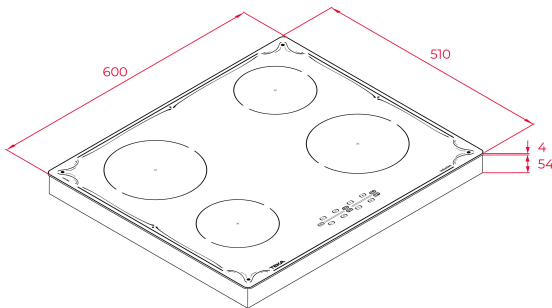

**TEKA****IBR 64040 TTC**

Induction hob with touch control, cooking timer and child lock

**REFERENCE**

REF: 112520013

EAN: 8434778011838

**FEATURES**

Induction hob  
Touch control  
4 cooking zones  
1 zone Ø 210 mm  
1 zone Ø 185 mm  
2 zones Ø 145 mm  
Ceramic glass surface  
Auto-lock safety system  
Induction:  
Cooking timer  
Power plus  
Child lock  
Residual heat indicator  
Power management  
Easy installation kit  
Maximum nominal power 7200 W

**DIMENSIONS**

**Product height (mm):** 50  
**Product width (mm):** 600  
**Product depth (mm):** 510  
**Product length (mm):**  
**Net weight (Kg):** 9,59

**TECHNICAL DETAILS**

Power rate (V): -  
Frequency (Hz): -  
Maximum Nominal Power (W): -