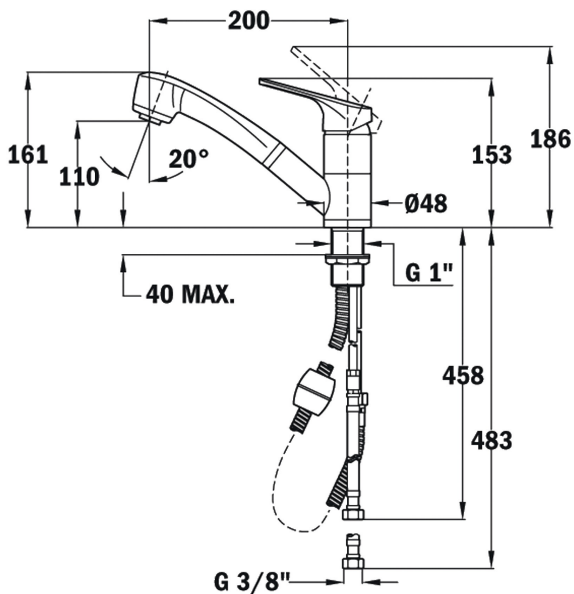

Anti-scale  
aerator

Pull Out  
Shower

Resistance

Swivel  
spout

## FEATURES

Low spout pull-out kitchen tap  
Swivel spout  
Anti-scale aerator  
Pull-out 2 functions: normal & shower spray  
Extra resistant flexible hose  
40 mm cartridge  
Cartridge with ceramic discs of high resistance  
Highly precise temperature control  
Greater handling sensitivity with smoother movements  
3/8" flexible inlet pipes

## DIMENSIONS

**Product height (mm):** 161

**Product width (mm):**

**Product depth (mm):**

**Product length (mm):**

**Net weight (Kg):** 2,12