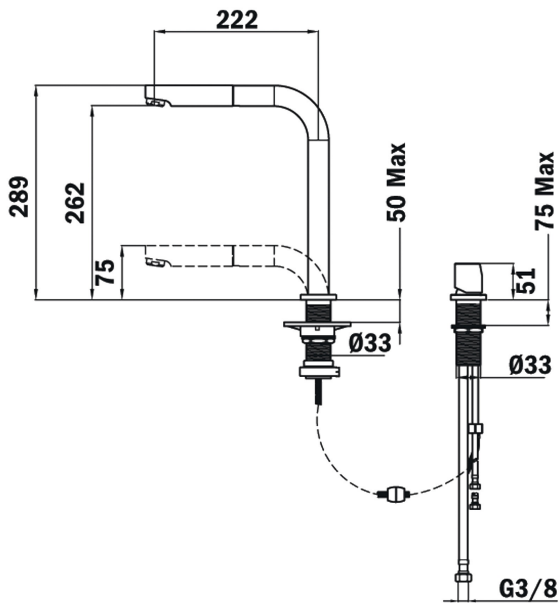

Anti-Scale  
AeratorPull Out  
Shower

Resistance

Swivel  
Spout

## FEATURES

High spout under-window kitchen tap  
 Swivel spout  
 Anti-scale aerator  
 Retractable and pull-out functions  
 2 positions: Extended (289 mm) and hidden (75 mm)  
 Requires 2 holes of Ø35 mm  
 Cartridge with ceramic discs of high resistance  
 Highly precise temperature control  
 Greater handling sensitivity with smoother movements  
 3/8" flexible inlet pipes

## DIMENSIONS

**Product height (mm):** 289

**Product width (mm):**

**Product depth (mm):**

**Product length (mm):**

**Net weight (Kg):** 2,5

## COLOURS

509830200

Chrome